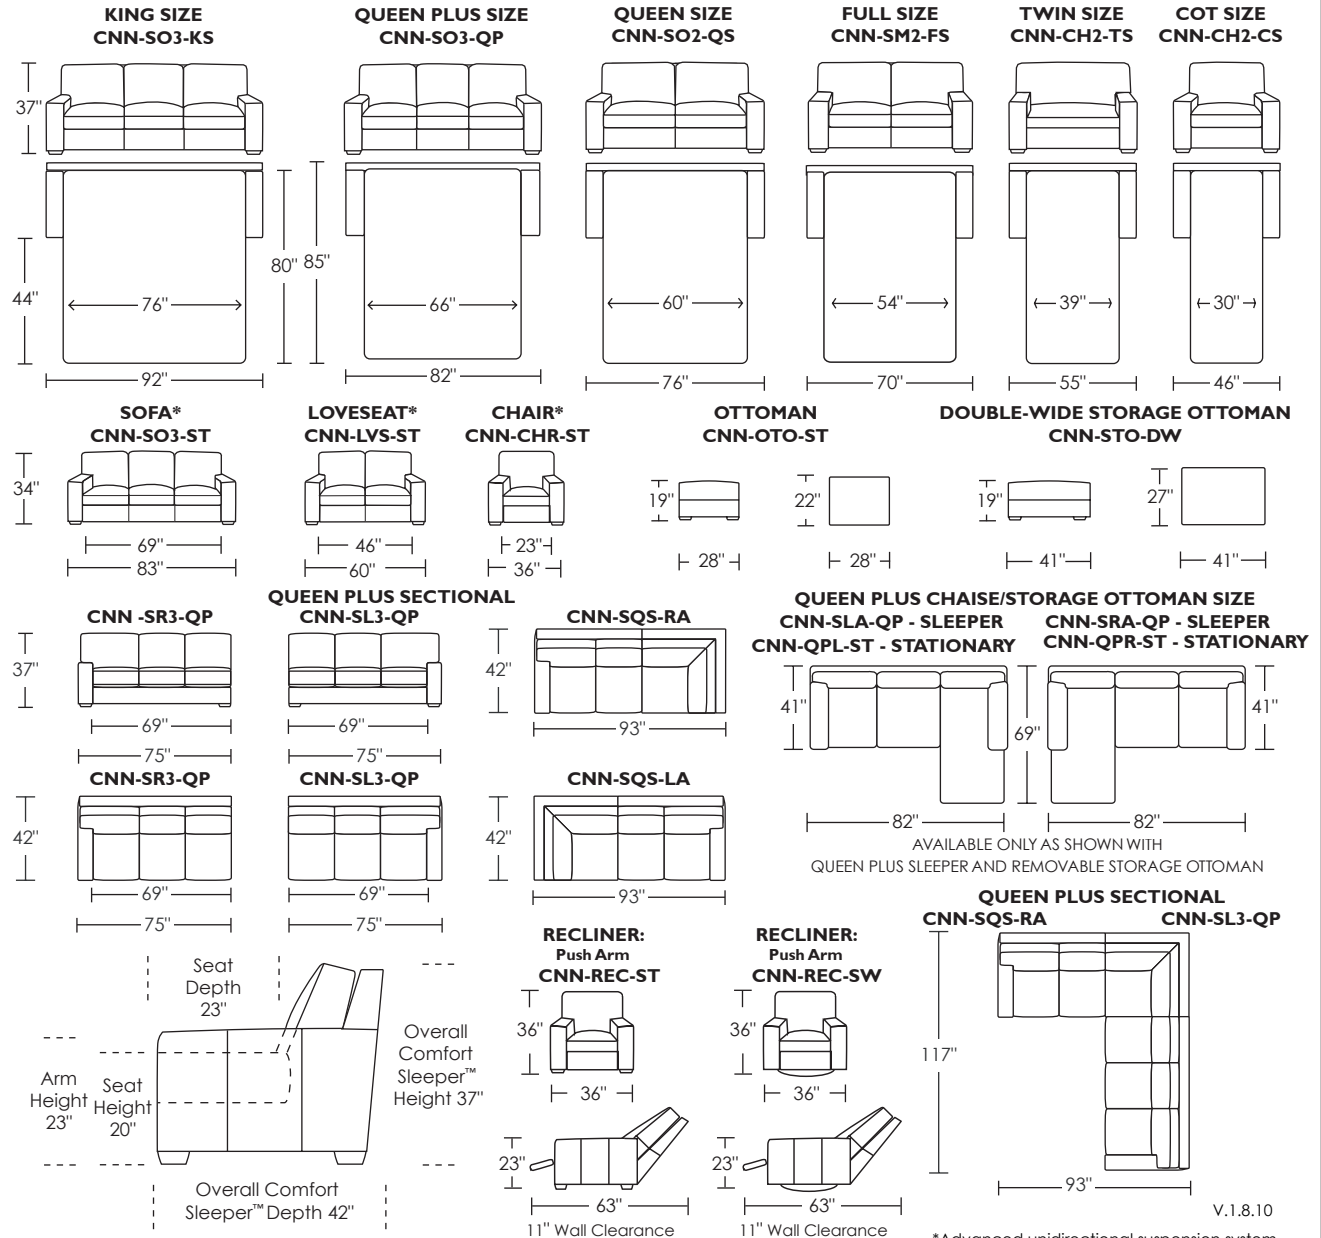

**CONNOR featuring the Tiffany 24/7™**

**Standard Comfort Sleeper™ Features:**

- Luxurious sleeping with no springs, no bars and no sagging
- Room to stretch out with true 80 inches of bedroom-length sleeping surface
- Ultimate comfort on five inches of plush, high-density foam
- Peace of mind with spill, dirt and germ-resistant anti-microbial Crypton® Fabric mattress protection
- Full body support on the patented Tiffany 24/7™ platform sleep system
- Available in King, Queen Plus, Queen, Full, Twin and Cot bed sizes
- Complete choice from over 200 leather, Ultrasuede® and Fabric™ options
- Zero wall clearance
- Under sofa dust covers keeps dust and dirt from ever touching the mattress
- Space saving engineering means getting a bigger bed in a smaller room
- All hardwood frames
- Quick-ship delivery
- Lifetime warranty on frame & suspension
- Double-needle top stitching
- Loose back & seat cushions

Please use actual leather, fabric and Ultrasuede® swatches when specifying furniture as the colors shown may vary due to the printing process.

Comfort Sleepers™ utilize the Tiffany 24/7™ Convertible mechanism, U.S. Patent #4737996 and #6904628  
 Note: arm height for this frame is measured at the highest point of the arm

\*Advanced unidirectional suspension system  
 Scale: 1/8 inch = 1 foot  
 All dimensions are approximate and subject to change  
 Specify components from the sitting position