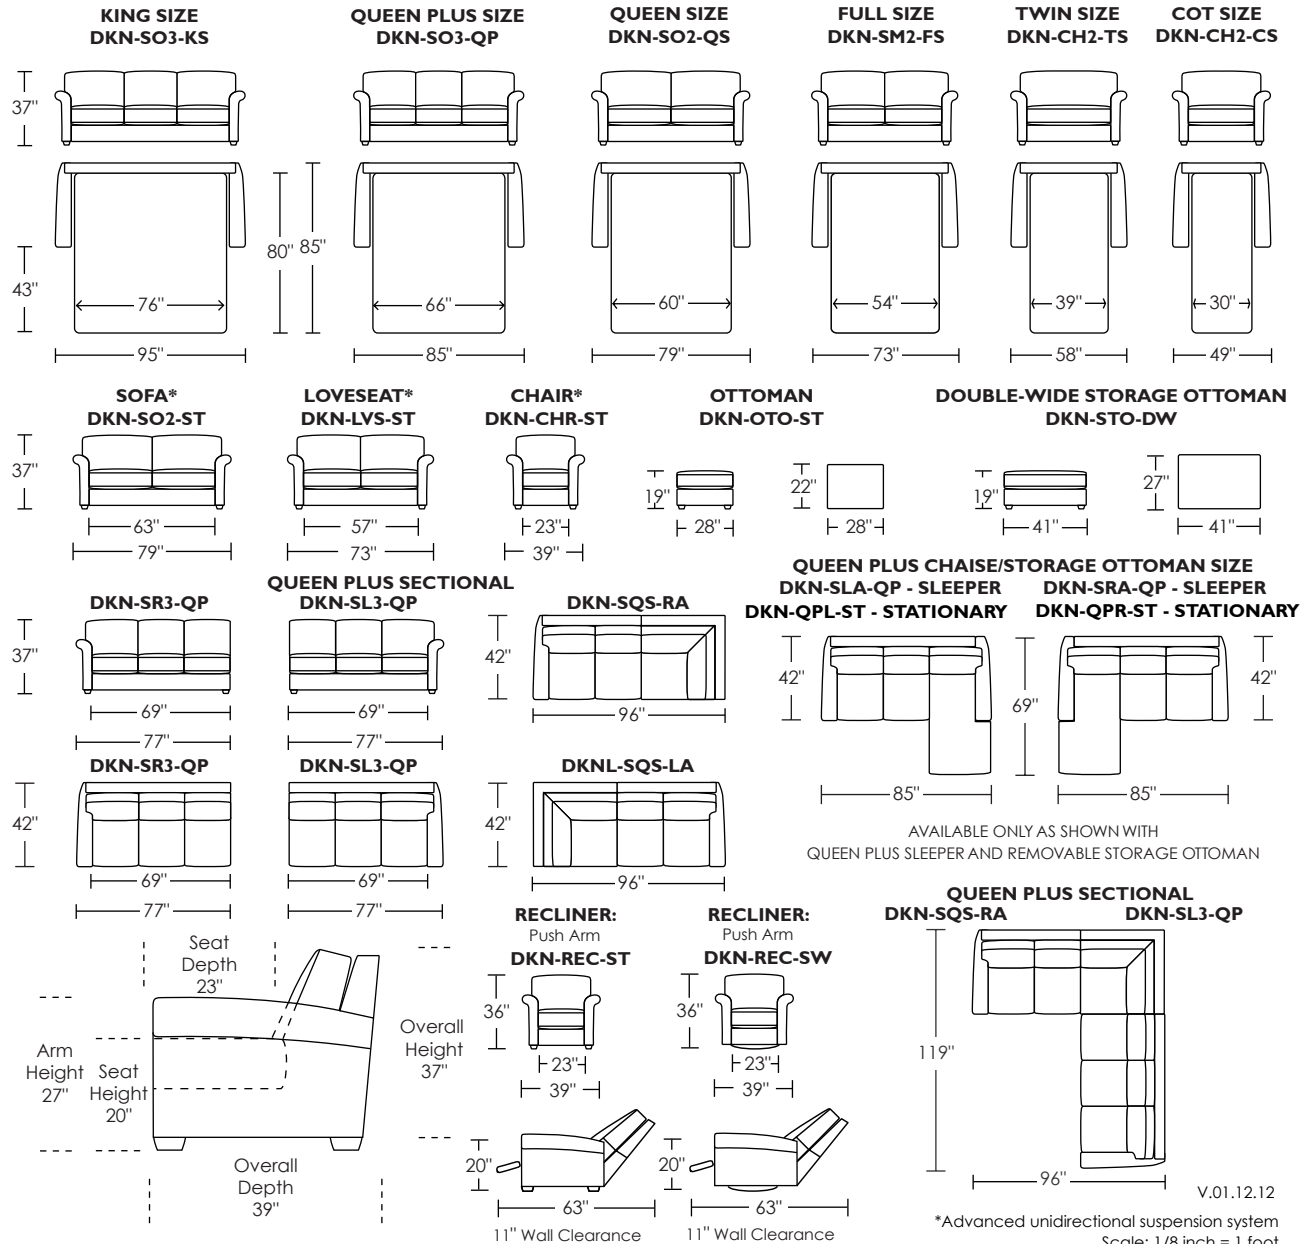

Standard Comfort Sleeper™ Features:

- Luxurious sleeping with no springs, no bars and no sagging
- Room to stretch out with true 80 inches of bedroom-length sleeping surface
- Ultimate comfort on five inches of plush, high-density foam
- Peace of mind with spill, dirt and germ-resistant anti-microbial Crypton® Fabric mattress protection
- Full body support on the patented Tiffany 24/7™ platform sleep system
- Available in King, Queen Plus, Queen, Full, Twin and Cot bed sizes
- Complete choice from over 200 leather, Ultrasuede® and Fabric™ options
- Zero wall clearance
- Under sofa dust covers keeps dust and dirt from ever touching the mattress
- Space saving engineering means getting a bigger bed in a smaller room
- All hardwood frames
- Quick-ship delivery
- Lifetime warranty on frame & suspension
- Single-needle top stitching
- Loose back & seat cushions

Stationary Products:

- Sofa
- Loveseat
- Chair
- Push arm recliner
- Ottoman
- Double-wide storage ottoman
- Ottoman casters available

Comfort Sleeper™ Options:

- Wood legs available in Acorn, Espresso or Walnut finish
- Extra firm mattress available
- Exclusively available with a Tempur-Pedic® mattress

Please use actual leather, fabric and Ultrasuede® swatches

when specifying furniture as the colors shown may vary due to the printing process.

DICKINSON featuring the Tiffany 24/7™

AVAILABLE ONLY AS SHOWN WITH QUEEN PLUS SLEEPER AND REMOVABLE STORAGE OTTOMAN

V.01.12.12
*Advanced unidirectional suspension system
Scale: 1/8 inch = 1 foot
All dimensions are approximate and subject to change
Specify components from the sitting position

Comfort Sleepers™ utilize the Tiffany 24/7™ Convertible mechanism, U.S. Patent #4737996 and #6904628
Note: arm height for this frame is measured at the highest point of the arm