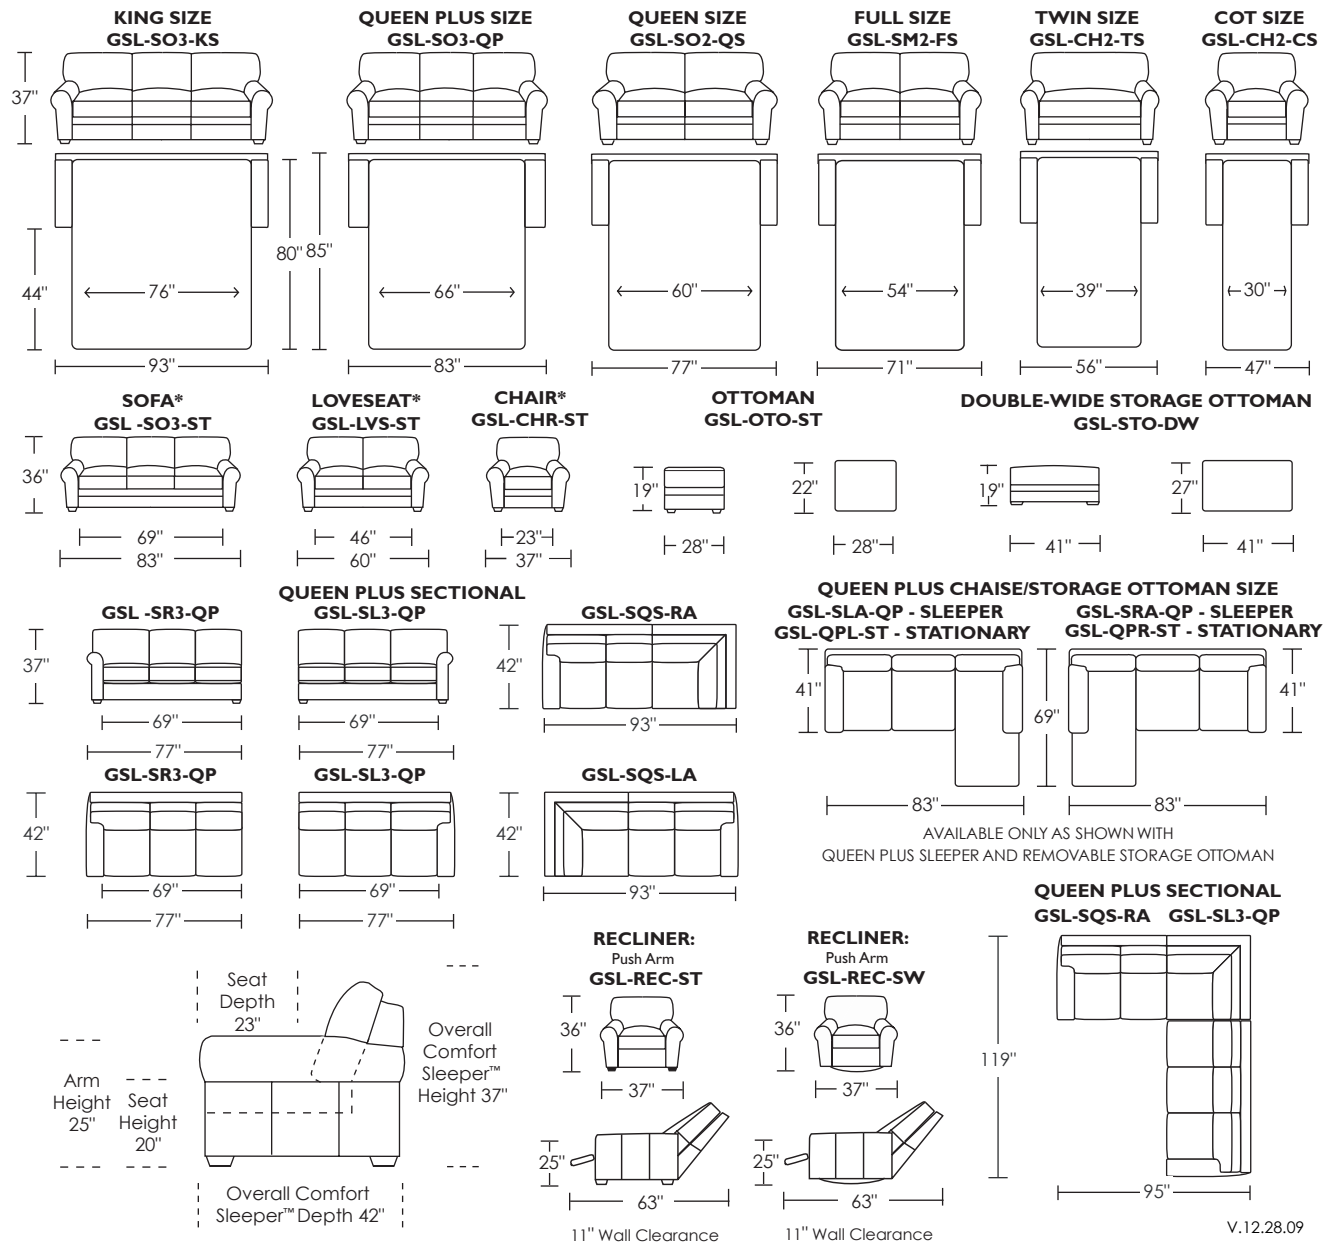

AMERICAN LEATHER® Comfort Sleeper™ Collection

Standard Comfort Sleeper™ Features:

- Luxurious sleeping with no springs, no bars and no sagging
- Room to stretch out with true 80 inches of bedroom-length sleeping surface
- Ultimate comfort on five inches of plush, high-density foam
- Peace of mind with spill, dirt and germ-resistant anti-microbial Crypton® Fabric mattress protection
- Full body support on the patented Tiffany 24/7™ platform sleep system
- Available in King, Queen Plus, Queen, Full, Twin and Cot bed sizes
- Complete choice from over 200 leather, Ultrasuede® and Fabric™ options
- Zero wall clearance
- Under sofa dust covers keeps dust and dirt from ever touching the mattress
- Space saving engineering means getting a bigger bed in a smaller room
- Quick-ship delivery
- Lifetime warranty on frame & suspension
- Double-needle top stitching
- Loose back & seat cushions

Stationary Products:

- Sofa
- Loveseat
- Chair
- Push arm recliner
- Swivel recliner
- Ottoman
- Double-wide storage ottoman
- Ottoman casters available

Comfort Sleeper™ Options:

- Wood legs available in Acorn, Espresso or Walnut finish
- Extra firm mattress available
- Exclusively available with a Tempur-Pedic® mattress

Please use actual leather, fabric and Ultrasuede® swatches when specifying furniture as the colors shown may vary due to the printing process.

GISELLE featuring the Tiffany 24/7™

V.12.28.09

Comfort Sleepers™ utilize the Tiffany 24/7™ Convertible mechanism, U.S. Patent #473996 and #6904628
Note: arm height for this frame is measured at the highest point of the arm

*Advanced unidirectional suspension system
Scale: 1/8 inch = 1 foot
All dimensions are approximate and subject to change
Specify components from the sitting position