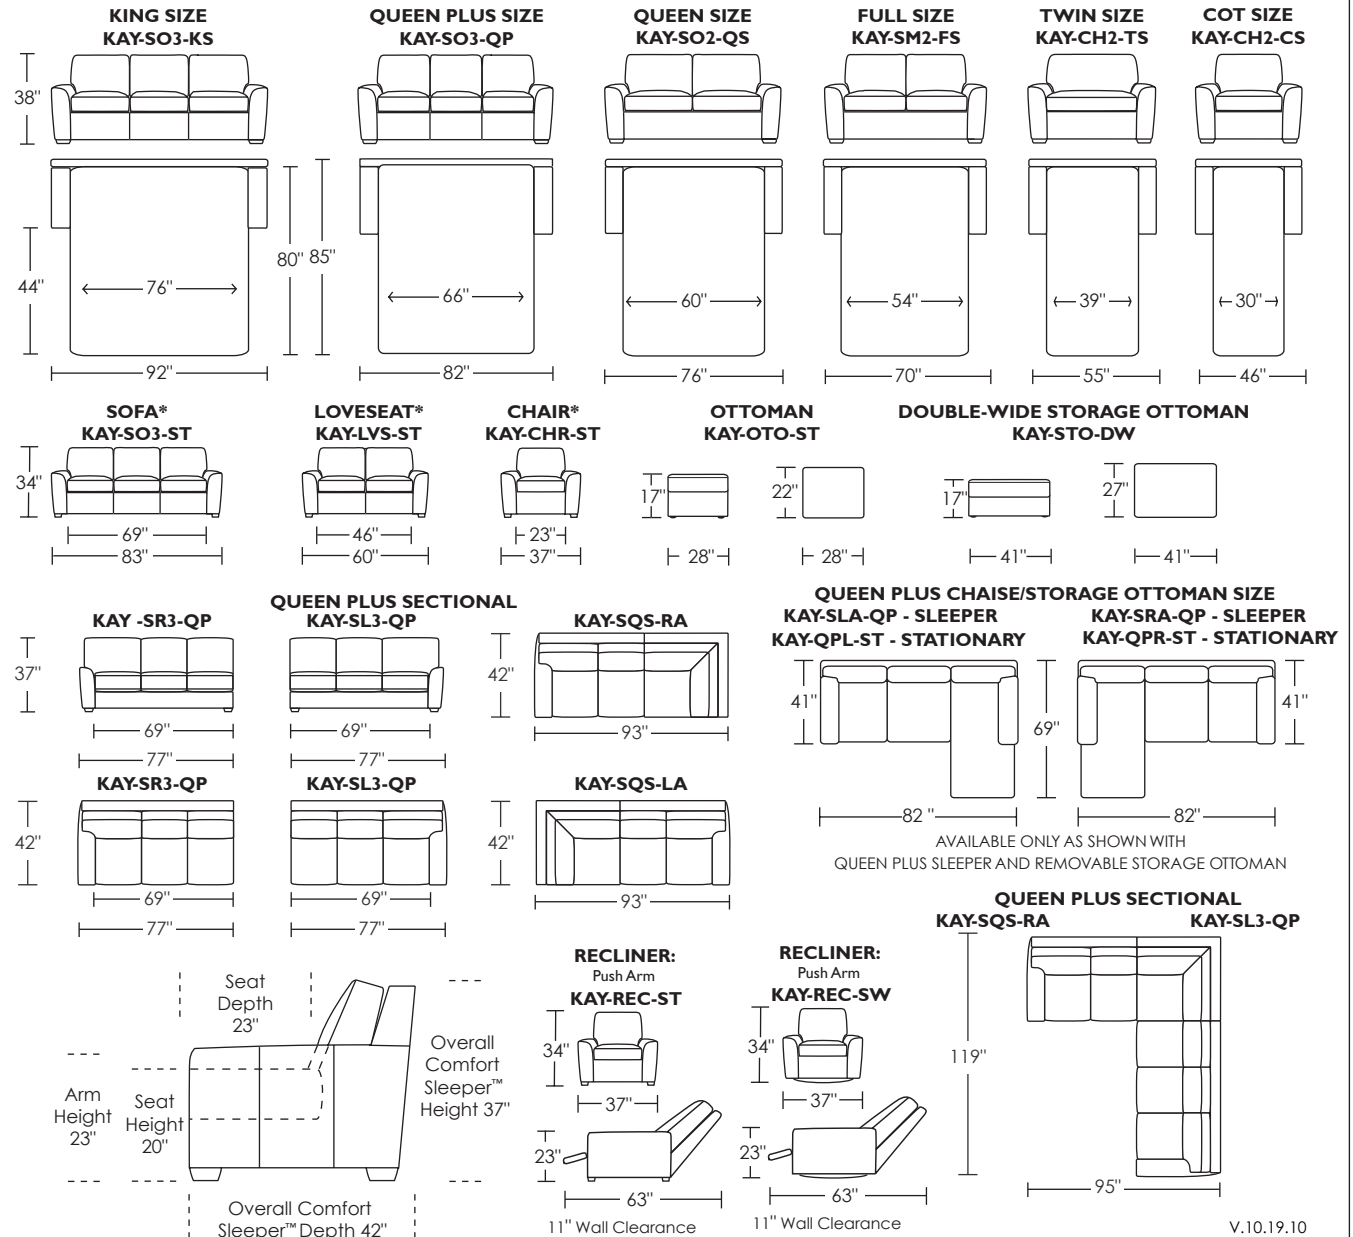

AMERICAN LEATHER® Comfort Sleeper™ Collection

Standard Comfort Sleeper™ Features:

- Luxurious sleeping with no springs, no bars and no sagging
- Room to stretch out with true 80 inches of bedroom-length sleeping surface
- Ultimate comfort on five inches of plush, high-density foam
- Peace of mind with spill, dirt and germ-resistant anti-microbial Crypton® Fabric mattress protection
- Full body support on the patented Tiffany 24/7™ platform sleep system
- Available in King, Queen Plus, Queen, Full, Twin and Cot bed sizes
- Complete choice from over 200 leather, Ultrasuede® and Fabric™ options
- Zero wall clearance
- Under sofa dust covers keeps dust and dirt from ever touching the mattress
- Space saving engineering means getting a bigger bed in a smaller room
- Quick-ship delivery
- Lifetime warranty on frame & suspension
- Double-needle top stitching
- Loose back & seat cushions

Stationary Products:

- Sofa
- Loveseat
- Chair
- Push arm recliner
- Swivel recliner
- Ottoman
- Double-wide storage ottoman
- Ottoman casters available

Comfort Sleeper™ Options:

- Wood legs available in Acorn, Espresso or Walnut finish
- Extra firm mattress available
- Exclusively available with a Tempur-Pedic® mattress

Please use actual leather, fabric and Ultrasuede® swatches when specifying furniture as the colors shown may vary due to the printing process.

KAYLA featuring the Tiffany 24/7™

Comfort Sleepers™ utilize the Tiffany 24/7™ Convertible mechanism, U.S. Patent #4737996 and #6904628
Note: arm height for this frame is measured at the highest point of the arm

*Advanced unidirectional suspension system
Scale: 1/8 inch = 1 foot
All dimensions are approximate and subject to change
Specify components from the sitting position

V.10.19.10