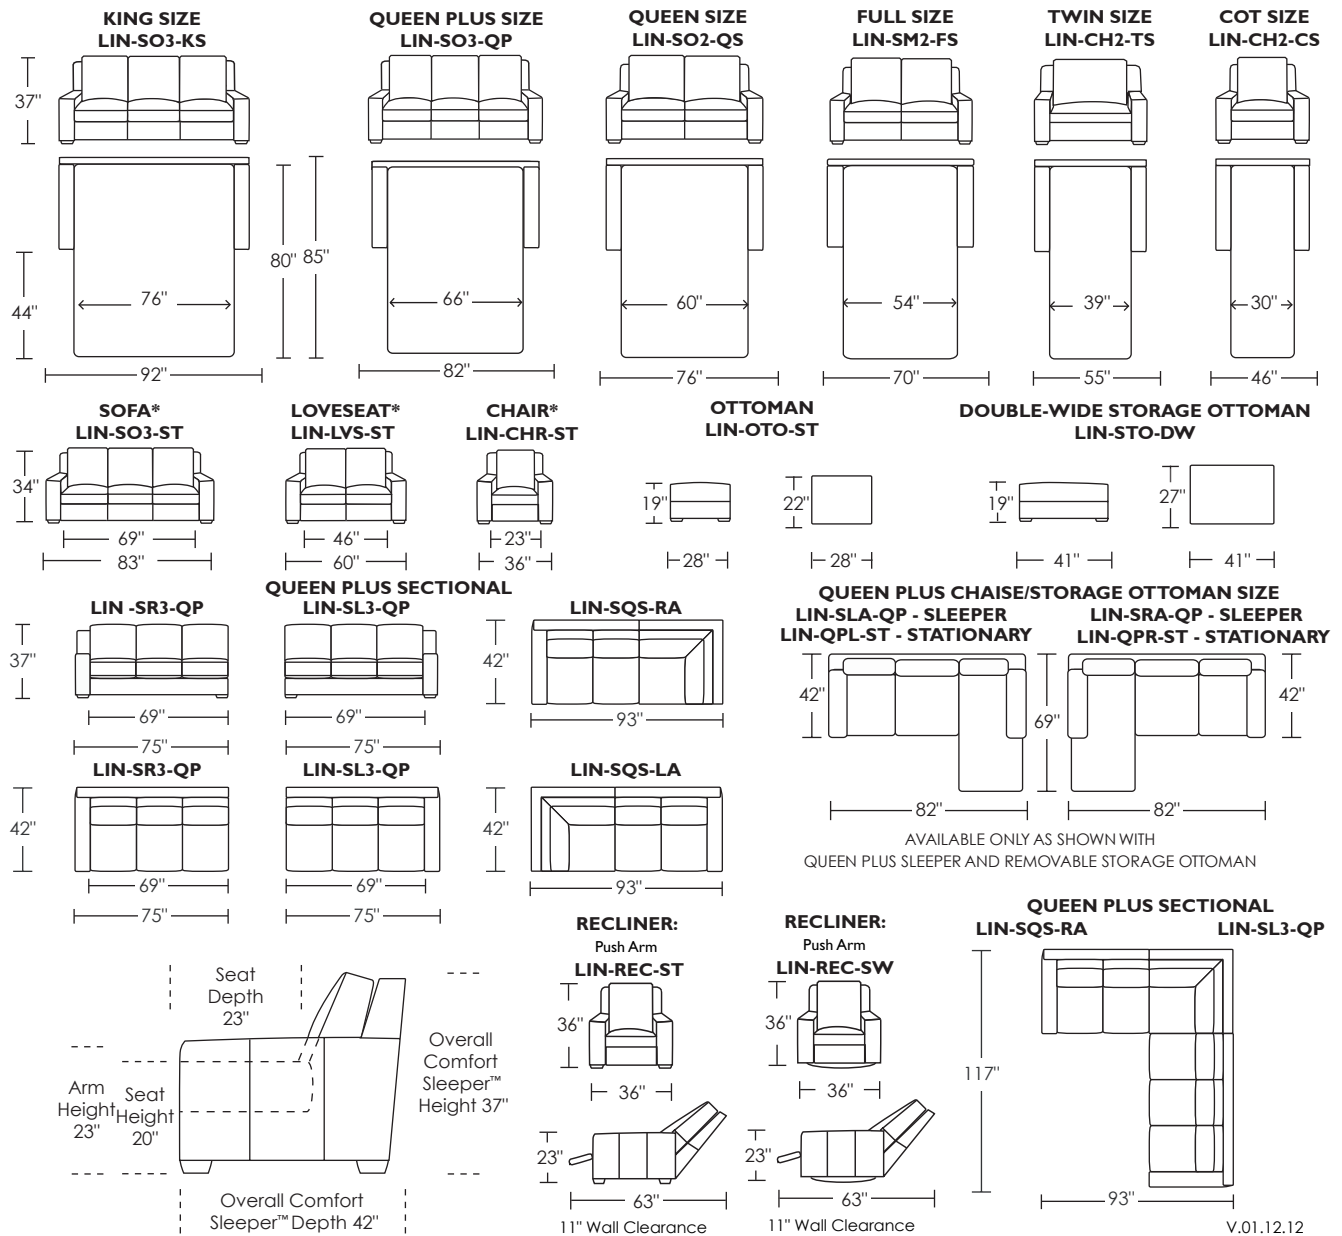

A M E R I C A N L E A T H E R[®]

Comfort Sleeper™ Collection

Standard Comfort Sleeper™ Features:

- Luxurious sleeping with no springs, no bars and no sagging
- Room to stretch out with true 80 inches of bedroom-length sleeping surface
- Ultimate comfort on five inches of plush, high-density foam
- Peace of mind with spill, dirt and germ-resistant anti-microbial Crypton® Fabric mattress protection
- Full body support on the patented Tiffany 24/7™ platform sleep system
- Available in King, Queen Plus, Queen, Full, Twin and Cot bed sizes
- Complete choice from over 200 leather, Ultrasuede® and Fabric™ options
- Zero wall clearance
- Under sofa dust covers keeps dust and dirt from ever touching the mattress
- Space saving engineering means getting a bigger bed in a smaller room
- Quick-ship delivery
- Lifetime warranty on frame & suspension
- Single-needle top stitching
- Loose back & seat cushions

Please use actual leather, fabric and Ultrasuede® swatches

when specifying furniture as the colors shown may vary due to the printing process.

LINDSAY featuring the Tiffany 24/7™

Comfort Sleepers™ utilize the Tiffany 24/7™ Convertible mechanism, U.S. Patent #4737996 and #6904628
 Note: arm height for this frame is measured at the highest point of the arm

*Advanced unidirectional suspension system
 Scale: 1/8 inch = 1 foot
 All dimensions are approximate and subject to change
 Specify components from the sitting position

V.01.12.12