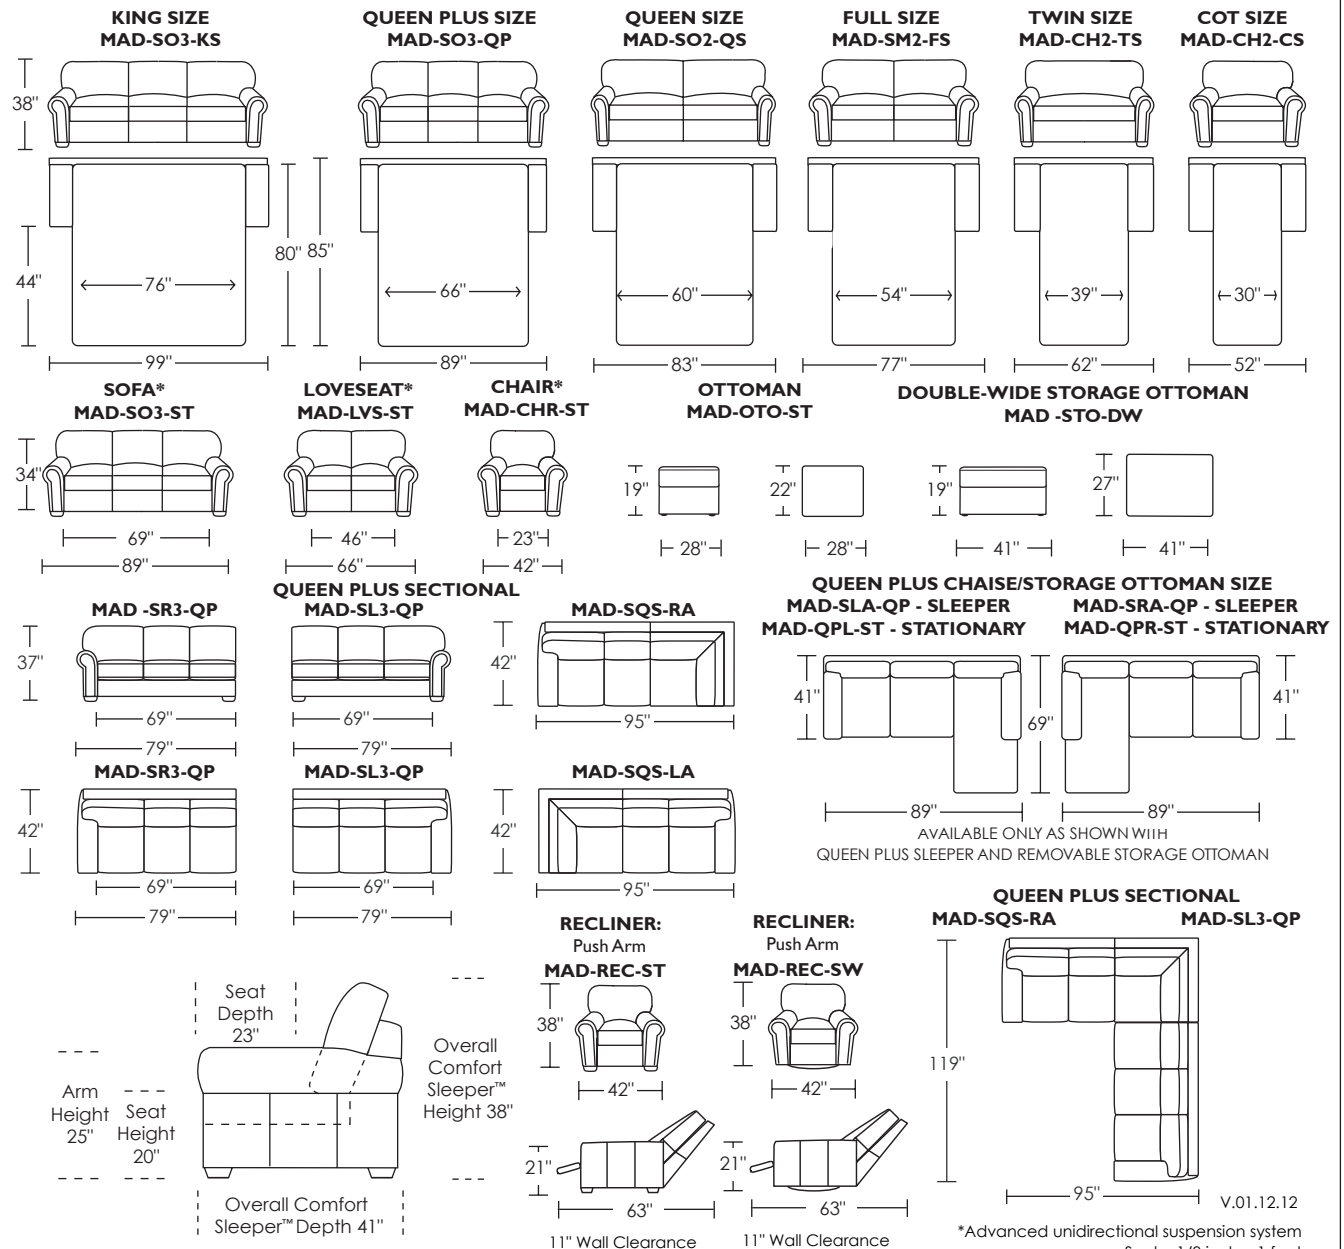

AMERICAN LEATHER® Comfort Sleeper™ Collection

Standard Comfort Sleeper™ Features:

- Luxurious sleeping with no springs, no bars and no sagging
- Room to stretch out with true 80 inches of bedroom-length sleeping surface
- Ultimate comfort on five inches of plush, high-density foam
- Peace of mind with spill, dirt and germ-resistant anti-microbial Crypton® Fabric mattress protection
- Full body support on the patented Tiffany 24/7™ platform sleep system
- Available in King, Queen Plus, Queen, Full, Twin and Cot bed sizes
- Complete choice from over 200 leather, Ultrasuede® and Fabric™ options
- Zero wall clearance
- Under sofa dust covers keeps dust and dirt from ever touching the mattress
- Space saving engineering means getting a bigger bed in a smaller room
- Quick-ship delivery
- Lifetime warranty on frame & suspension
- Single-needle top stitching
- Loose back & seat cushions

Stationary Products:

- Sofa
- Loveseat
- Chair
- Push arm recliner
- Ottoman
- Double-wide storage ottoman
- Ottoman casters available

Comfort Sleeper™ Options:

- Wood legs available in Acom, Espresso or Walnut finish
- Extra firm mattress available
- Exclusively available with a Tempur-Pedic® mattress

Please use actual leather, fabric and Ultrasuede® swatches when specifying furniture as the colors shown may vary due to the printing process.

MADISON featuring the Tiffany 24/7™

Comfort Sleepers™ utilize the Tiffany 24/7™ Convertible mechanism, U.S. Patent #4737996 and #6904628
Note: arm height for this frame is measured at the highest point of the arm

All dimensions are approximate and subject to change
Specify components from the sitting position

*Advanced unidirectional suspension system
Scale: 1/8 inch = 1 foot

V.01.12.12