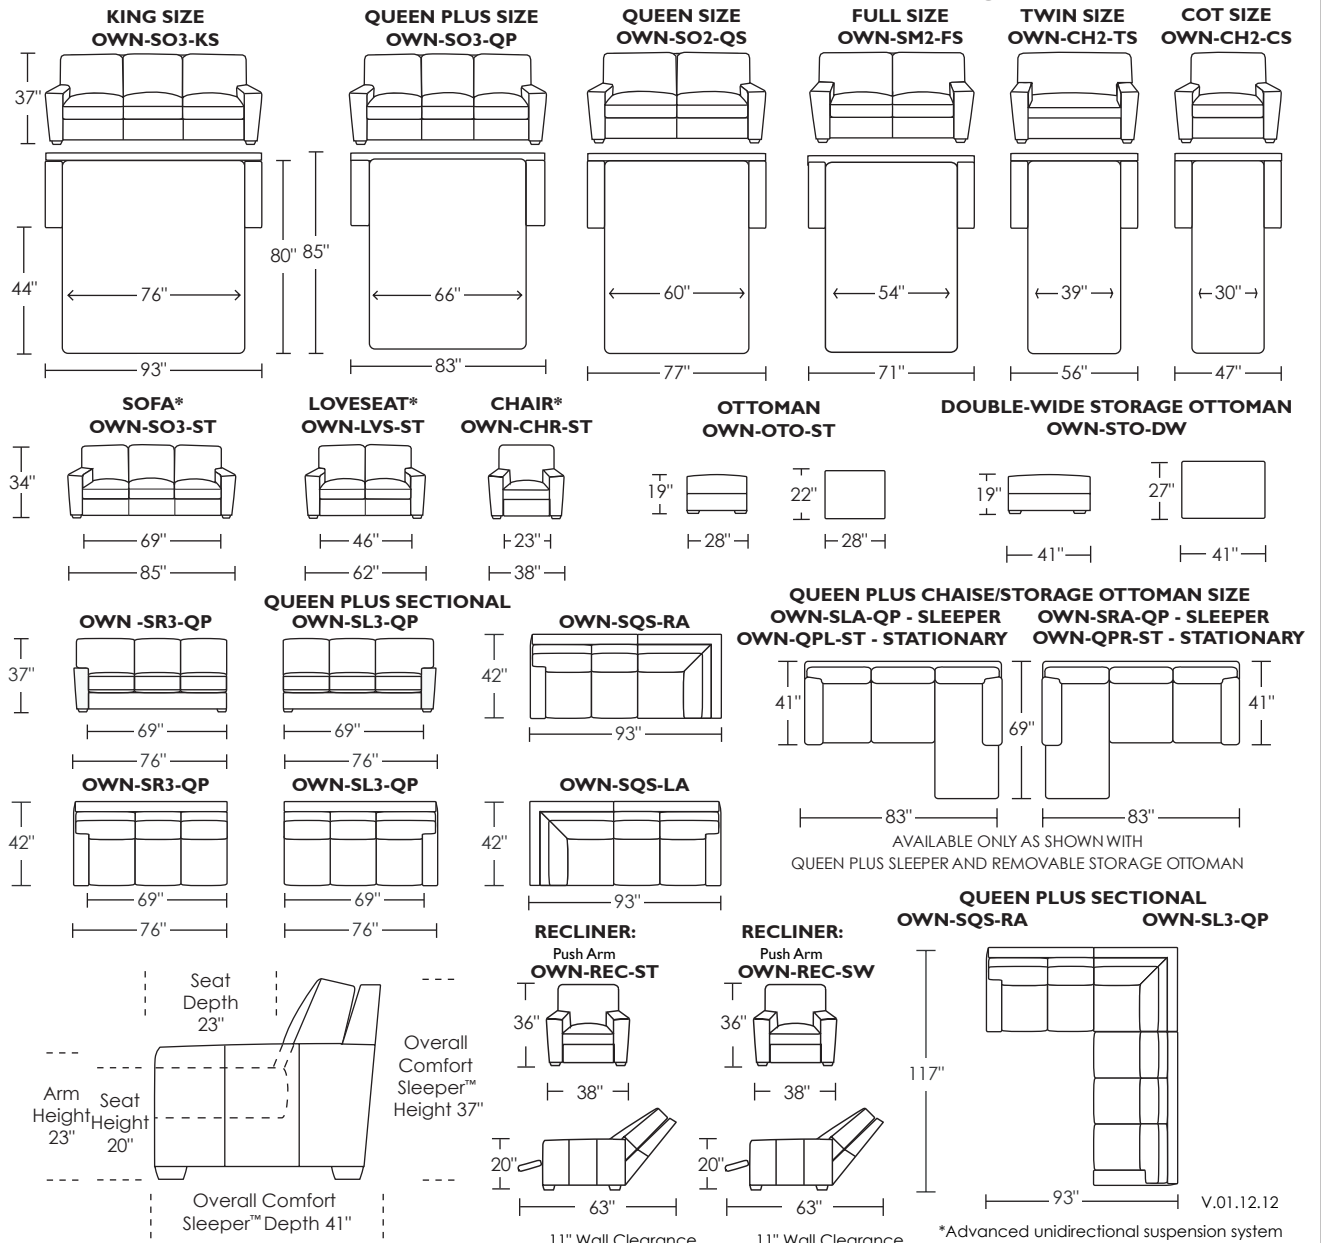

A M E R I C A N L E A T H E R[®]

Comfort Sleeper™ Collection

Standard Comfort Sleeper™ Features:

- Luxurious sleeping with no springs, no bars and no sagging
- Room to stretch out with true 80 inches of bedroom-length sleeping surface
- Ultimate comfort on five inches of plush, high-density foam
- Peace of mind with spill, dirt and germ-resistant anti-microbial Crypton® Fabric mattress protection
- Full body support on the patented Tiffany 24/7™ platform sleep system
- Available in King, Queen Plus, Queen, Full, Twin and Cot bed sizes
- Complete choice from over 200 leather, Ultrasuede® and Life Fabric™ options
- Zero wall clearance
- Under sofa dust covers keeps dust and dirt from ever touching the mattress
- Space saving engineering means getting a bigger bed in a smaller room
- Quick-ship delivery
- Lifetime warranty on frame & suspension
- Single-needle top stitching
- Loose back & seat cushions

Stationary Products:

- Sofa
- Loveseat
- Chair
- Push arm recliner
- Ottoman
- Double-wide storage ottoman
- Ottoman casters available

Comfort Sleeper™ Options:

- Wood legs available in Acorn, Espresso or Walnut finish
- Extra firm mattress available
- Exclusively available with a Tempur-Pedic® mattress

Please use actual leather, fabric and Ultrasuede® swatches when specifying furniture as the colors shown may vary due to the printing process.

OWEN featuring the Tiffany 24/7™

Comfort Sleepers™ utilize the Tiffany 24/7™ Convertible mechanism, U.S. Patent #4737996 and #6904628
Note: arm height for this frame is measured at the highest point of the arm

*Advanced unidirectional suspension system
Scale: 1/8 inch = 1 foot
All dimensions are approximate and subject to change
Specify components from the sitting position

V.01.12.12