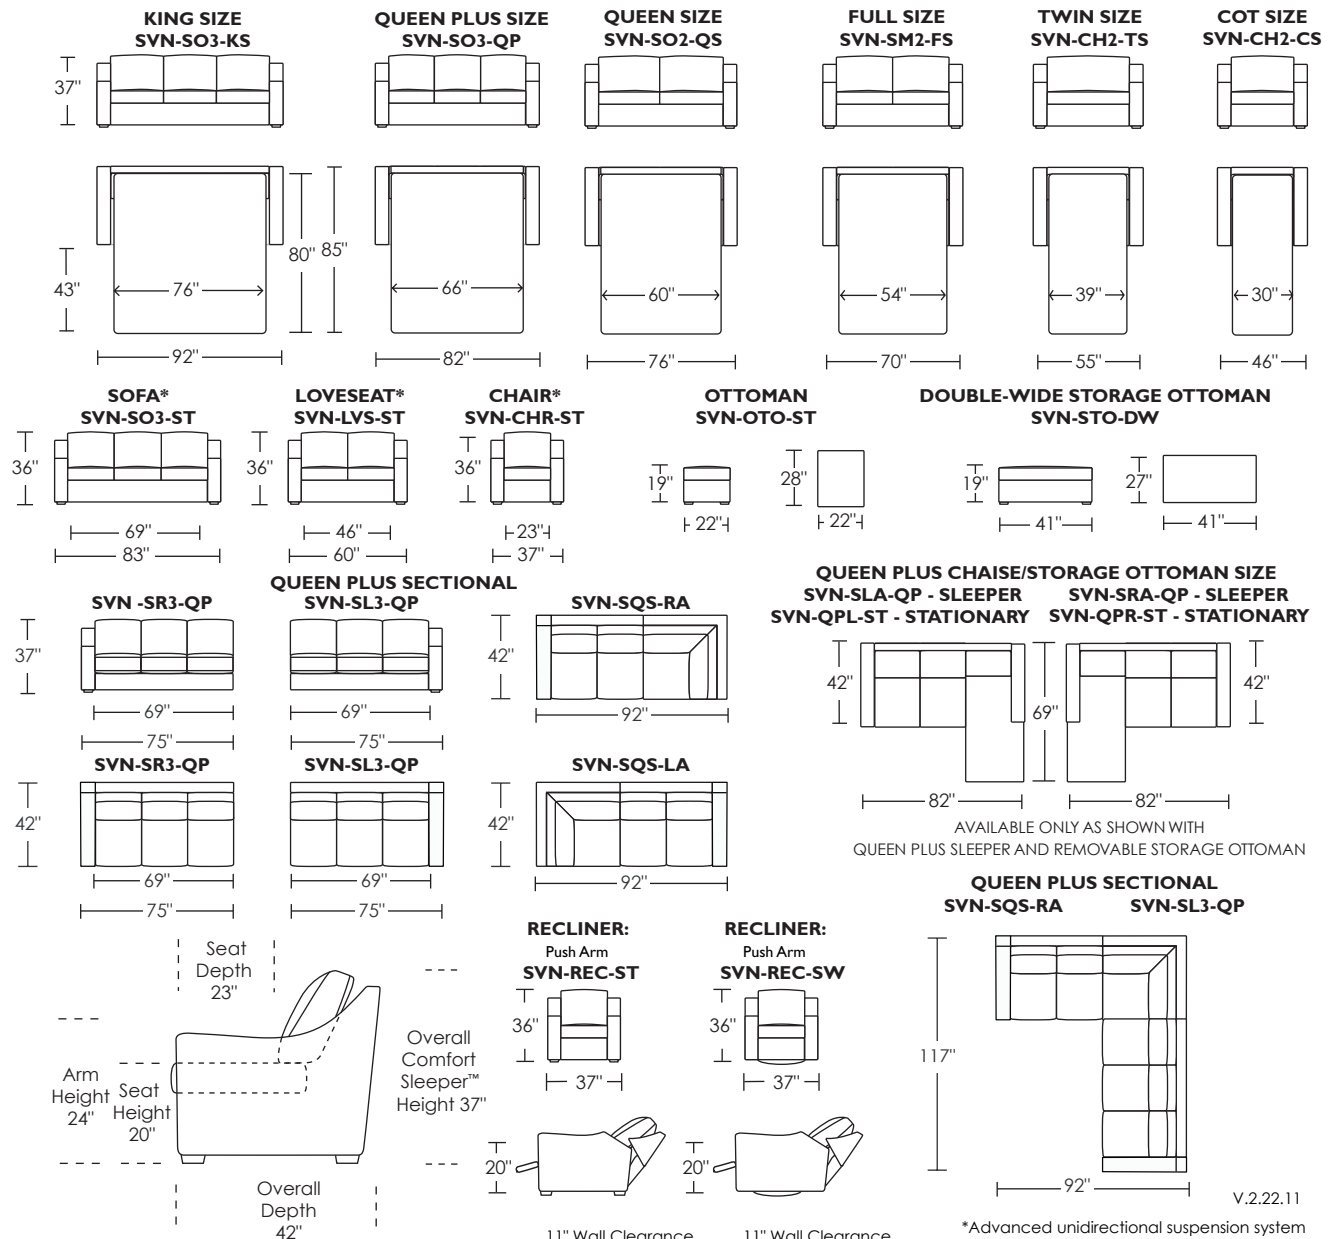

Standard Comfort Sleeper™ Features:

- Luxurious sleeping with no springs, no bars and no sagging
 - Room to stretch out with true 80 inches of bedroom-length sleeping surface
 - Ultimate comfort on five inches of plush, high-density foam
 - Peace of mind with spill, dirt and germ-resistant anti-microbial Crypton® Fabric mattress protection
 - Full body support on the patented Tiffany 24/7™ platform sleep system
 - Available in King, Queen Plus, Queen, Full, Twin and Cot bed sizes
 - Complete choice from over 200 leather, Ultrasuede® and Fabric™ options
 - Zero wall clearance
 - Under sofa dust covers keeps dust and dirt from ever touching the mattress
 - Space saving engineering means getting a bigger bed in a smaller room
 - Quick-ship delivery
 - Lifetime warranty on frame & suspension
 - Single-needle top stitching
 - Loose back & seat cushions
- Stationary Products:**
- Sofa
 - Loveseat
 - Chair
 - Push arm recliner
 - Ottoman
 - Double-wide storage ottoman
 - Ottoman casters available

SAVANNAH featuring the Tiffany 24/7™

Comfort Sleepers™ utilize the Tiffany 24/7™ Convertible mechanism, U.S. Patent #4737996 and #6904628
 Note: arm height for this frame is measured at the highest point of the arm

*Advanced unidirectional suspension system
 Scale: 1/8 inch = 1 foot
 All dimensions are approximate and subject to change
 Specify components from the sitting position