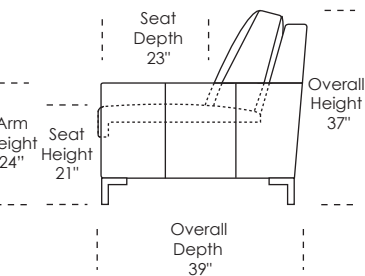

BRYNLEE featuring the Tiffany 24/7™

Standard Comfort Sleeper™

Features:

- Luxurious sleeping with no springs, no bars and no sagging
- Room to stretch out with true 80 inches of bedroom-length sleeping surface
- Ultimate comfort on four inches of plush, high-density foam
- Complete choice from over 300 leather, Ultrasuede® and Fabric™ options
- Zero wall clearance
- Space saving engineering means getting a bigger bed in a smaller room
- Quick-ship delivery
- Lifetime warranty on frame
- Double-needle top stitching
- Loose back & seat cushions
- 10 year mechanism warranty
- Metal legs

Leg Options:

- Wood legs available in Walnut, Espresso or Acorn finish

Mattress Options:

- Premier
- Gel
- Tempur-Pedic®

Please use actual leather, fabric and Ultrasuede® swatches when specifying furniture as the colors shown may vary due to the printing process.

All dimensions are approximate and subject to change.

* Picture shows left arm seated. Please specify left or right arm seated when ordering. All orders are in seated position.