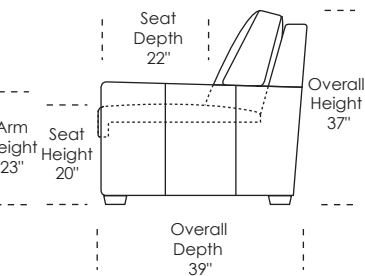

CASSIDY featuring the Tiffany 24/7™

Standard Comfort Sleeper™

Features:

- Luxurious sleeping with no springs, no bars and no sagging
- Room to stretch out with true 80 inches of bedroom-length sleeping surface
- Ultimate comfort on five inches of plush, high-density foam
- Complete choice from over 300 leather, Ultrasuede® and Fabric™ options
- Zero wall clearance
- Under sofa dust covers keeps dust and dirt from ever touching the mattress
- Space saving engineering means getting a bigger bed in a smaller room
- Quick-ship delivery
- Lifetime warranty on frame
- Double-needle top stitching
- Loose back & seat cushions
- 10 year mechanism warranty

All dimensions are approximate and subject to change.

* Picture shows left arm seated. Please specify left or right arm seated when ordering. All orders are in seated position.