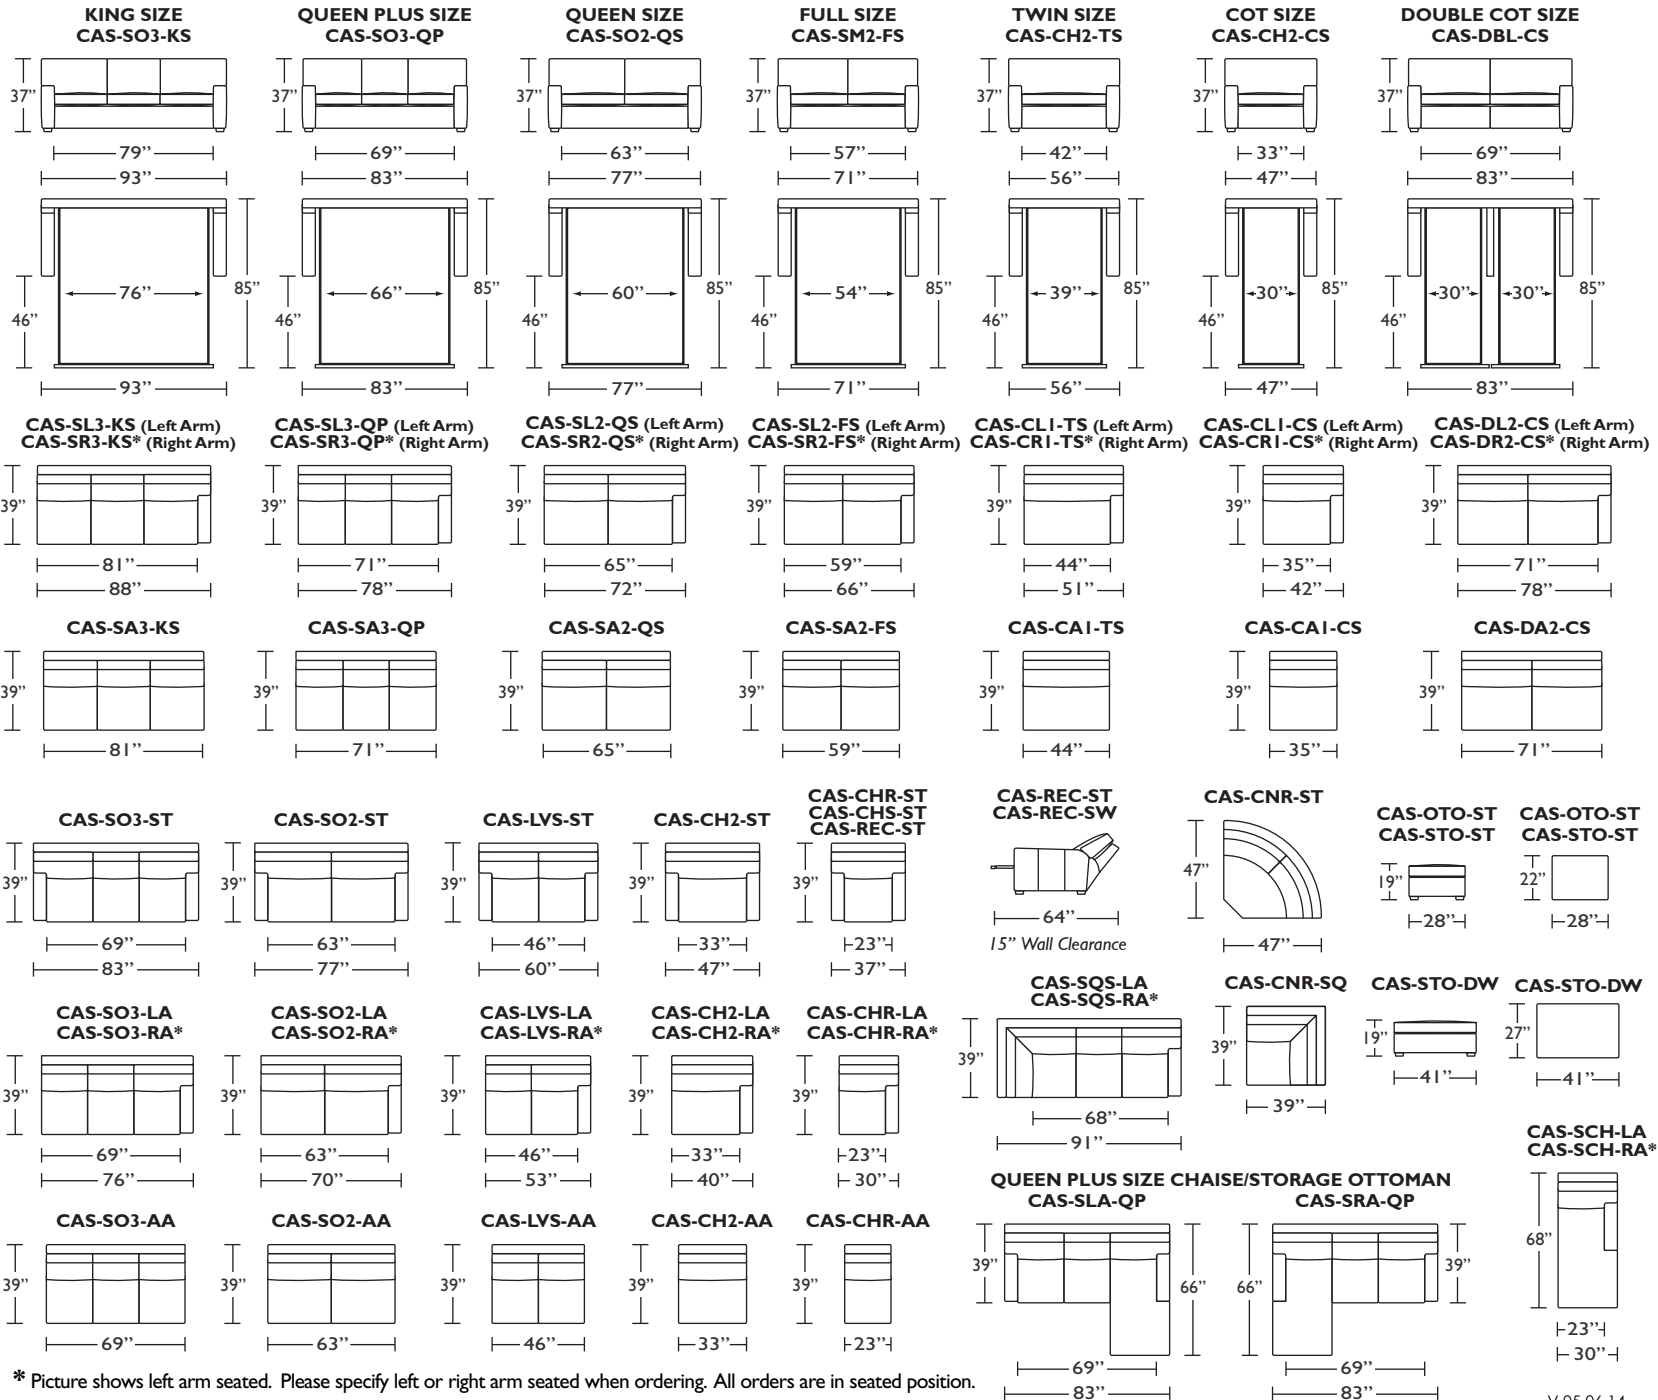

CASSIDY featuring the Tiffany 24/7™

Standard Comfort Sleeper™

Features:

- Luxurious sleeping with no springs, no bars and no sagging
- Room to stretch out with true 80 inches of bedroom-length sleeping surface
- Ultimate comfort on five inches of plush, high-density foam
- Complete choice from over 300 leather, Ultrasuede® and Fabric™ options
- Zero wall clearance
- Under sofa dust covers keeps dust and dirt from ever touching the mattress
- Space saving engineering means getting a bigger bed in a smaller room
- Quick-ship delivery
- Lifetime warranty on frame
- Double-needle top stitching
- Loose back & seat cushions
- 10 year mechanism warranty

All dimensions are approximate and subject to change.

* Picture shows left arm seated. Please specify left or right arm seated when ordering. All orders are in seated position.