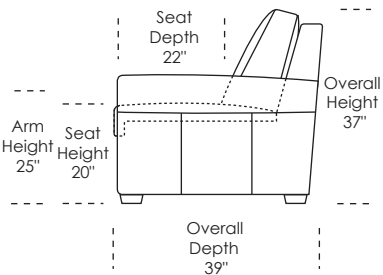

GINA featuring the Tiffany 24/7™

Standard Comfort Sleeper™

Features:

- Luxurious sleeping with no springs, no bars and no sagging
- Room to stretch out with true 80 inches of bedroom-length sleeping surface
- Ultimate comfort on five inches of plush, high-density foam
- Complete choice from over 300 leather, Ultrasuede® and Fabric™ options
- Zero wall clearance
- Under sofa dust covers keeps dust and dirt from ever touching the mattress
- Space saving engineering means getting a bigger bed in a smaller room
- Quick-ship delivery
- Lifetime warranty on frame
- Double-needle top stitching
- Loose back & seat cushions
- 10 year mechanism warranty

All dimensions are approximate and subject to change.

* Picture shows left arm seated. Please specify left or right arm seated when ordering. All orders are in seated position.