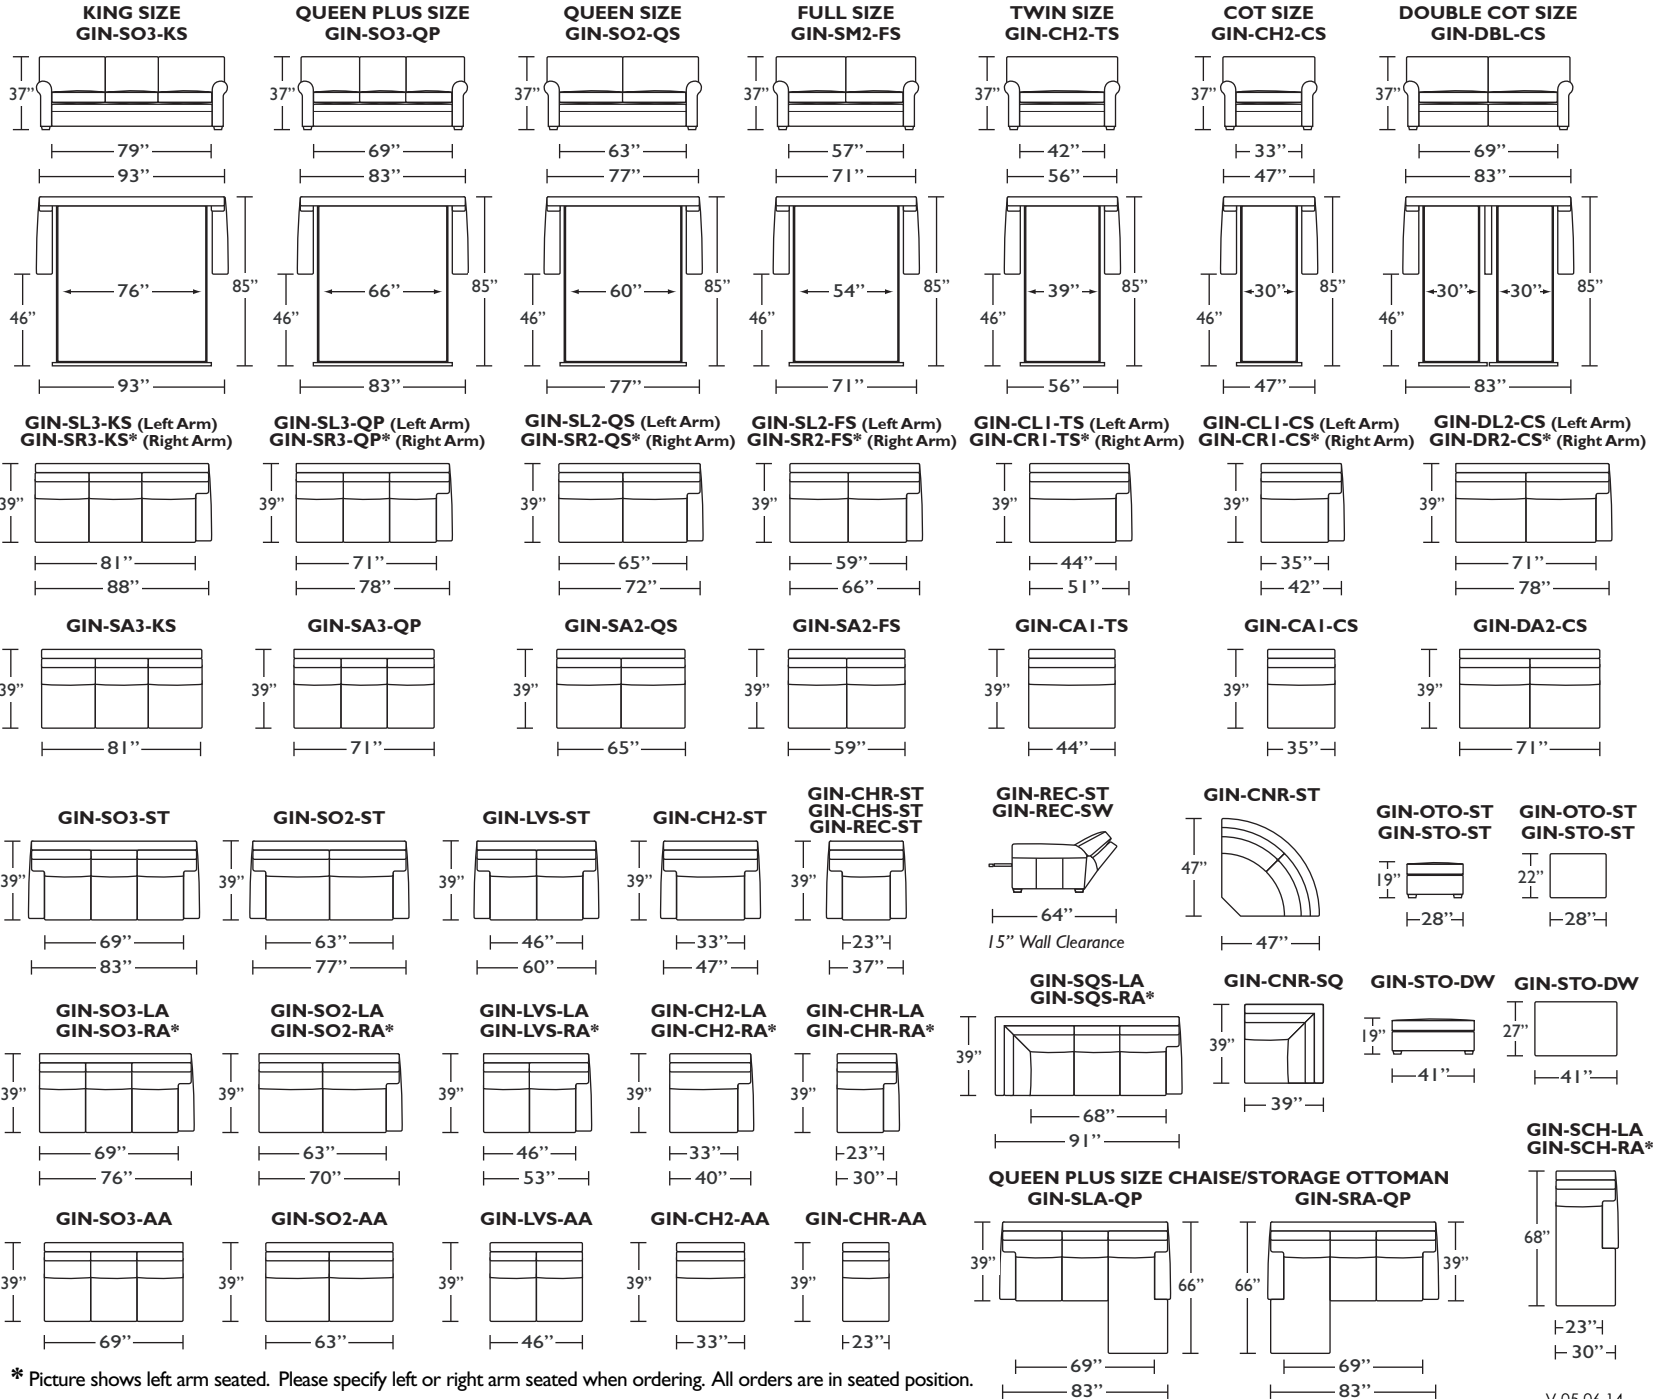

GINA featuring the Tiffany 24/7™

Standard Comfort Sleeper™

Features:

- Luxurious sleeping with no springs, no bars and no sagging
- Room to stretch out with true 80 inches of bedroom-length sleeping surface
- Ultimate comfort on five inches of plush, high-density foam
- Complete choice from over 300 leather, Ultrasuede® and Fabric™ options
- Zero wall clearance
- Under sofa dust covers keeps dust and dirt from ever touching the mattress
- Space saving engineering means getting a bigger bed in a smaller room
- Quick-ship delivery
- Lifetime warranty on frame
- Double-needle top stitching
- Loose back & seat cushions
- 10 year mechanism warranty

All dimensions are approximate and subject to change.

* Picture shows left arm seated. Please specify left or right arm seated when ordering. All orders are in seated position.