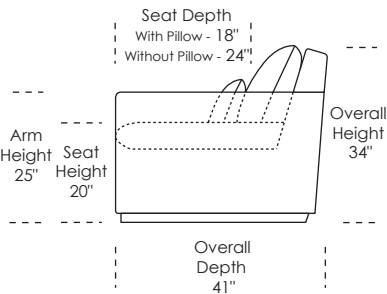

All dimensions are approximate and subject to change.

	KING SIZE HAL-SO3-KS	QUEEN PLUS SIZE HAL-SO3-QP	QUEEN SIZE HAL-SO2-QS	FULL SIZE HAL-SM2-FS	TWIN SIZE HAL-CH2-TS	COT SIZE HAL-CH2-CS	DOUBLE COT SIZE HAL-DBL-CS	
	34" 79" 86"	34" 69" 76"	34" 63" 70"	34" 57" 64"	34" 42" 49"	34" 33" 40"	34" 69" 76"	
	44" 76" 85"	44" 66" 85"	44" 60" 85"	44" 54" 85"	44" 39" 85"	44" 30" 85"	44" 30" 85"	
	86"	76"	70"	64"	49"	40"	76"	
	HAL-SL3-KS (Left Arm) HAL-SR3-KS* (Right Arm)	HAL-SL3-QP (Left Arm) HAL-SR3-QP* (Right Arm)	HAL-SL2-QS (Left Arm) HAL-SR2-QS* (Right Arm)	HAL-SL2-FS (Left Arm) HAL-SR2-FS* (Right Arm)	HAL-CL1-TS (Left Arm) HAL-CR1-TS* (Right Arm)	HAL-CL1-CS (Left Arm) HAL-CR1-CS* (Right Arm)	HAL-DL2-CS (Left Arm) HAL-DR2-CS* (Right Arm)	
	41" 81" 85"	41" 71" 75"	41" 65" 69"	41" 59" 63"	41" 44" 48"	41" 35" 39"	41" 71" 75"	
	HAL-SA3-KS	HAL-SA3-QP	HAL-SA2-QS	HAL-SA2-FS	HAL-CA1-TS	HAL-CA1-CS	HAL-DA2-CS	
	41" 81"	41" 71"	41" 65"	41" 59"	41" 44"	41" 35"	41" 71"	
	HAL-SO3-ST	HAL-SO2-ST	HAL-LVS-ST	HAL-CH2-ST	HAL-CHR-ST HAL-CHS-ST HAL-REC-ST	HAL-REC-ST HAL-REC-SW	HAL-CNR-ST	HAL-OTO-ST HAL-OTO-ST
	41" 69" 76"	41" 63" 70"	41" 46" 53"	41" 33" 40"	41" 23" 30"	41" 63" 14" Wall Clearance	47" 47"	19" 28"
	HAL-SO3-LA HAL-SO3-RA*	HAL-SO2-LA HAL-SO2-RA*	HAL-LVS-LA HAL-LVS-RA*	HAL-CH2-LA HAL-CH2-RA*	HAL-CHR-LA HAL-CHR-RA*	HAL-SQS-LA HAL-SQS-RA*	HAL-CNR-SQ	HAL-STO-DW HAL-STO-DW
	41" 69" 76"	41" 63" 67"	41" 46" 50"	41" 33" 37"	41" 23" 27"	41" 68" 88"	39" 39"	19" 41"
	HAL-SO3-AA	HAL-SO2-AA	HAL-LVS-AA	HAL-CH2-AA	HAL-CHR-AA	QUEEN PLUS SIZE CHAISE/STORAGE OTTOMAN HAL-SLA-QP	HAL-SRA-QP	HAL-SCH-LA HAL-SCH-RA*
	41" 69" 76"	41" 63" 76"	41" 46" 76"	41" 33" 76"	41" 23" 76"	41" 68" 76"	41" 68" 76"	68" 27" 32"