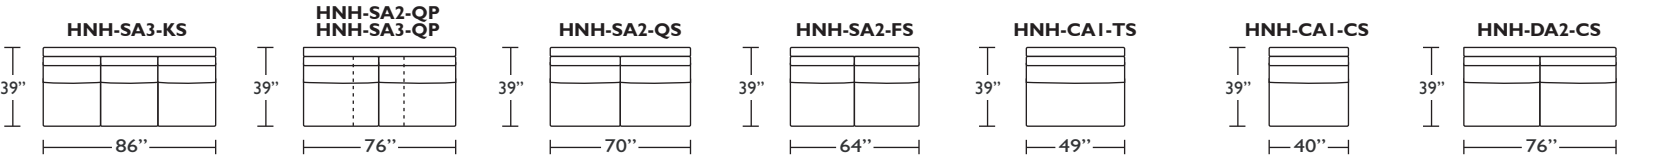

HANNAH featuring the Tiffany 24/7™

Standard Comfort Sleeper™

Features:

- Luxurious sleeping with no springs, no bars and no sagging
- Room to stretch out with true 80 inches of bedroom-length sleeping surface
- Ultimate comfort on four inches of plush, high-density foam
- Complete choice from over 300 leather, Ultrasuede® and Fabric™ options
- Zero wall clearance
- Space saving engineering means getting a bigger bed in a smaller room
- Quick-ship delivery
- Lifetime warranty on frame
- Double-needle top stitching
- Loose back & seat cushions
- 10 year mechanism warranty

Leg Options:

- Wood legs available in Walnut, Espresso or Acorn finish

Mattress Options:

- Premier
- Gel
- Tempur-Pedic®

Please use actual leather, fabric and Ultrasuede® swatches when specifying furniture as the colors shown may vary due to the printing process.

All dimensions are approximate and subject to change.