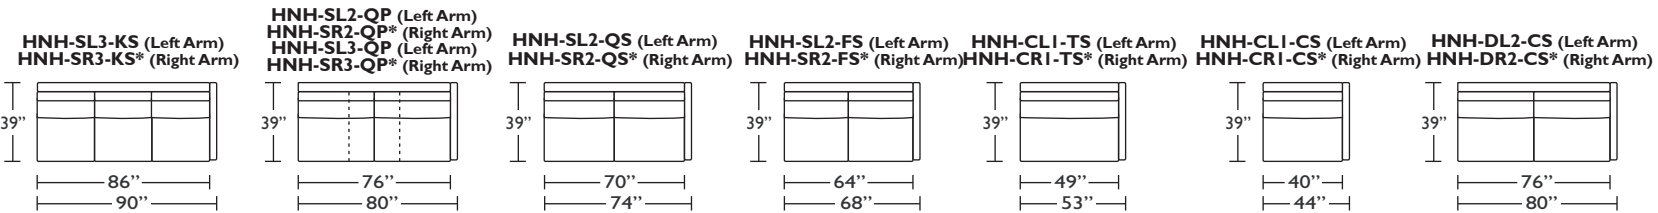

HANNAH featuring the Tiffany 24/7™

Standard Comfort Sleeper™

Features:

- Luxurious sleeping with no springs, no bars and no sagging
- Room to stretch out with true 80 inches of bedroom-length sleeping surface
- Ultimate comfort on four inches of plush, high-density foam
- Complete choice from over 300 leather, Ultrasuede® and Fabric™ options
- Zero wall clearance
- Space saving engineering means getting a bigger bed in a smaller room
- Quick-ship delivery
- Lifetime warranty on frame
- Double-needle top stitching
- Loose back & seat cushions
- 10 year mechanism warranty

Leg Options:

- Wood legs available in Walnut, Espresso or Acorn finish

Mattress Options:

- Premier
- Gel
- Tempur-Pedic®

Please use actual leather, fabric and Ultrasuede® swatches when specifying furniture as the colors shown may vary due to the printing process.

All dimensions are approximate and subject to change.