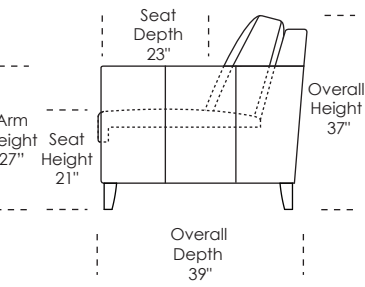

HANNAH featuring the Tiffany 24/7™

Standard Comfort Sleeper™

Features:

- Luxurious sleeping with no springs, no bars and no sagging
- Room to stretch out with true 80 inches of bedroom-length sleeping surface
- Ultimate comfort on four inches of plush, high-density foam
- Complete choice from over 300 leather, Ultrasuede® and Fabric™ options
- Zero wall clearance
- Space saving engineering means getting a bigger bed in a smaller room
- Quick-ship delivery
- Lifetime warranty on frame
- Double-needle top stitching
- Loose back & seat cushions
- 10 year mechanism warranty

All dimensions are approximate and subject to change.

* Picture shows left arm seated. Please specify left or right arm seated when ordering. All orders are in seated position.