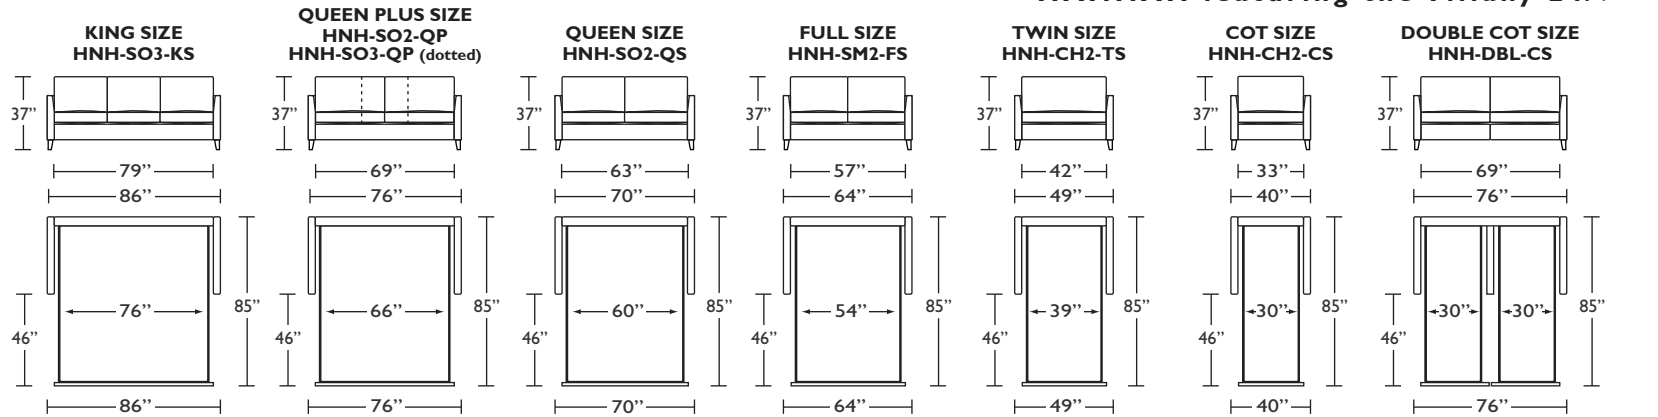

HANNAH featuring the Tiffany 24/7™

Standard Comfort Sleeper™

Features:

- Luxurious sleeping with no springs, no bars and no sagging
- Room to stretch out with true 80 inches of bedroom-length sleeping surface
- Ultimate comfort on four inches of plush, high-density foam
- Complete choice from over 300 leather, Ultrasuede® and Fabric™ options
- Zero wall clearance
- Space saving engineering means getting a bigger bed in a smaller room
- Quick-ship delivery
- Lifetime warranty on frame
- Double-needle top stitching
- Loose back & seat cushions
- 10 year mechanism warranty

Leg Options:

- Wood legs available in Walnut, Espresso or Acorn finish

Mattress Options:

- Premier
- Gel
- Tempur-Pedic®

Please use actual leather, fabric and Ultrasuede® swatches when specifying furniture as the colors shown may vary due to the printing process.

All dimensions are approximate and subject to change.