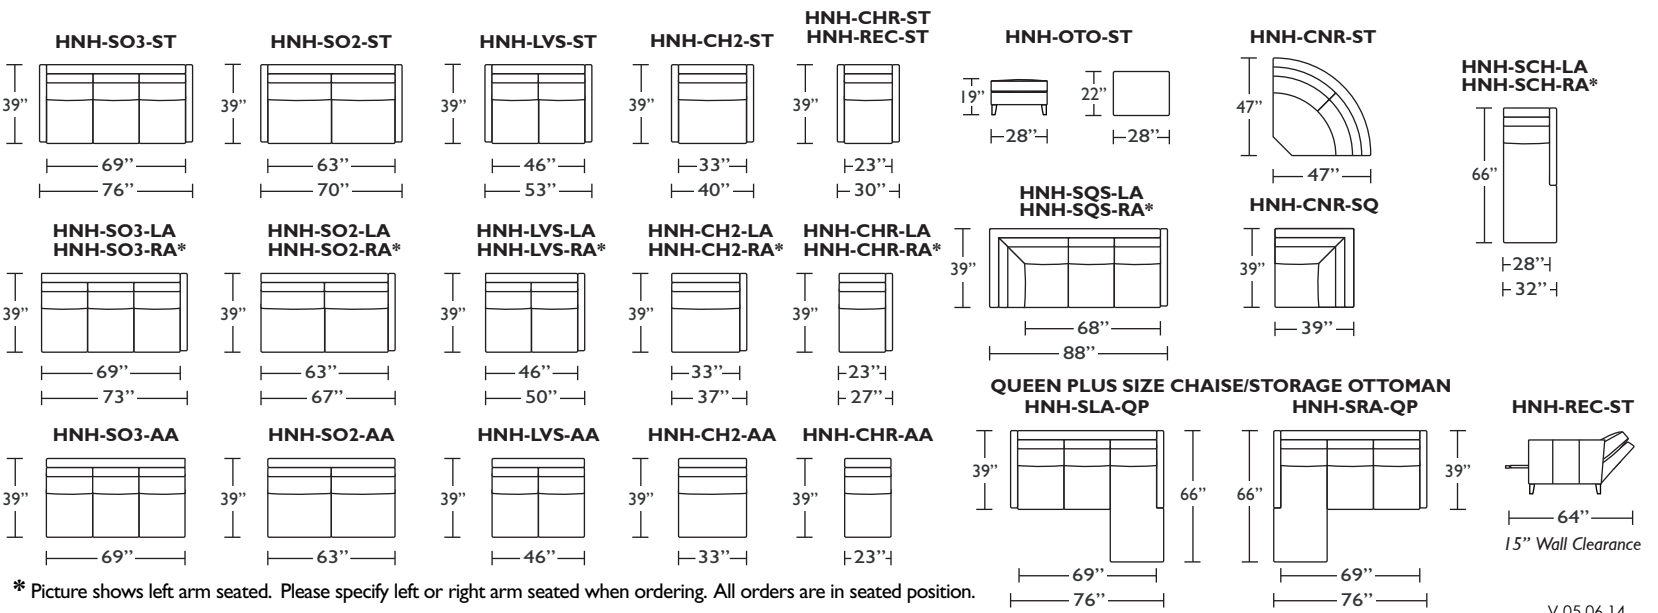

HANNAH featuring the Tiffany 24/7™

Standard Comfort Sleeper™

Features:

- Luxurious sleeping with no springs, no bars and no sagging
- Room to stretch out with true 80 inches of bedroom-length sleeping surface
- Ultimate comfort on four inches of plush, high-density foam
- Complete choice from over 300 leather, Ultrasuede® and Fabric™ options
- Zero wall clearance
- Space saving engineering means getting a bigger bed in a smaller room
- Quick-ship delivery
- Lifetime warranty on frame
- Double-needle top stitching
- Loose back & seat cushions
- 10 year mechanism warranty

All dimensions are approximate and subject to change.

* Picture shows left arm seated. Please specify left or right arm seated when ordering. All orders are in seated position.