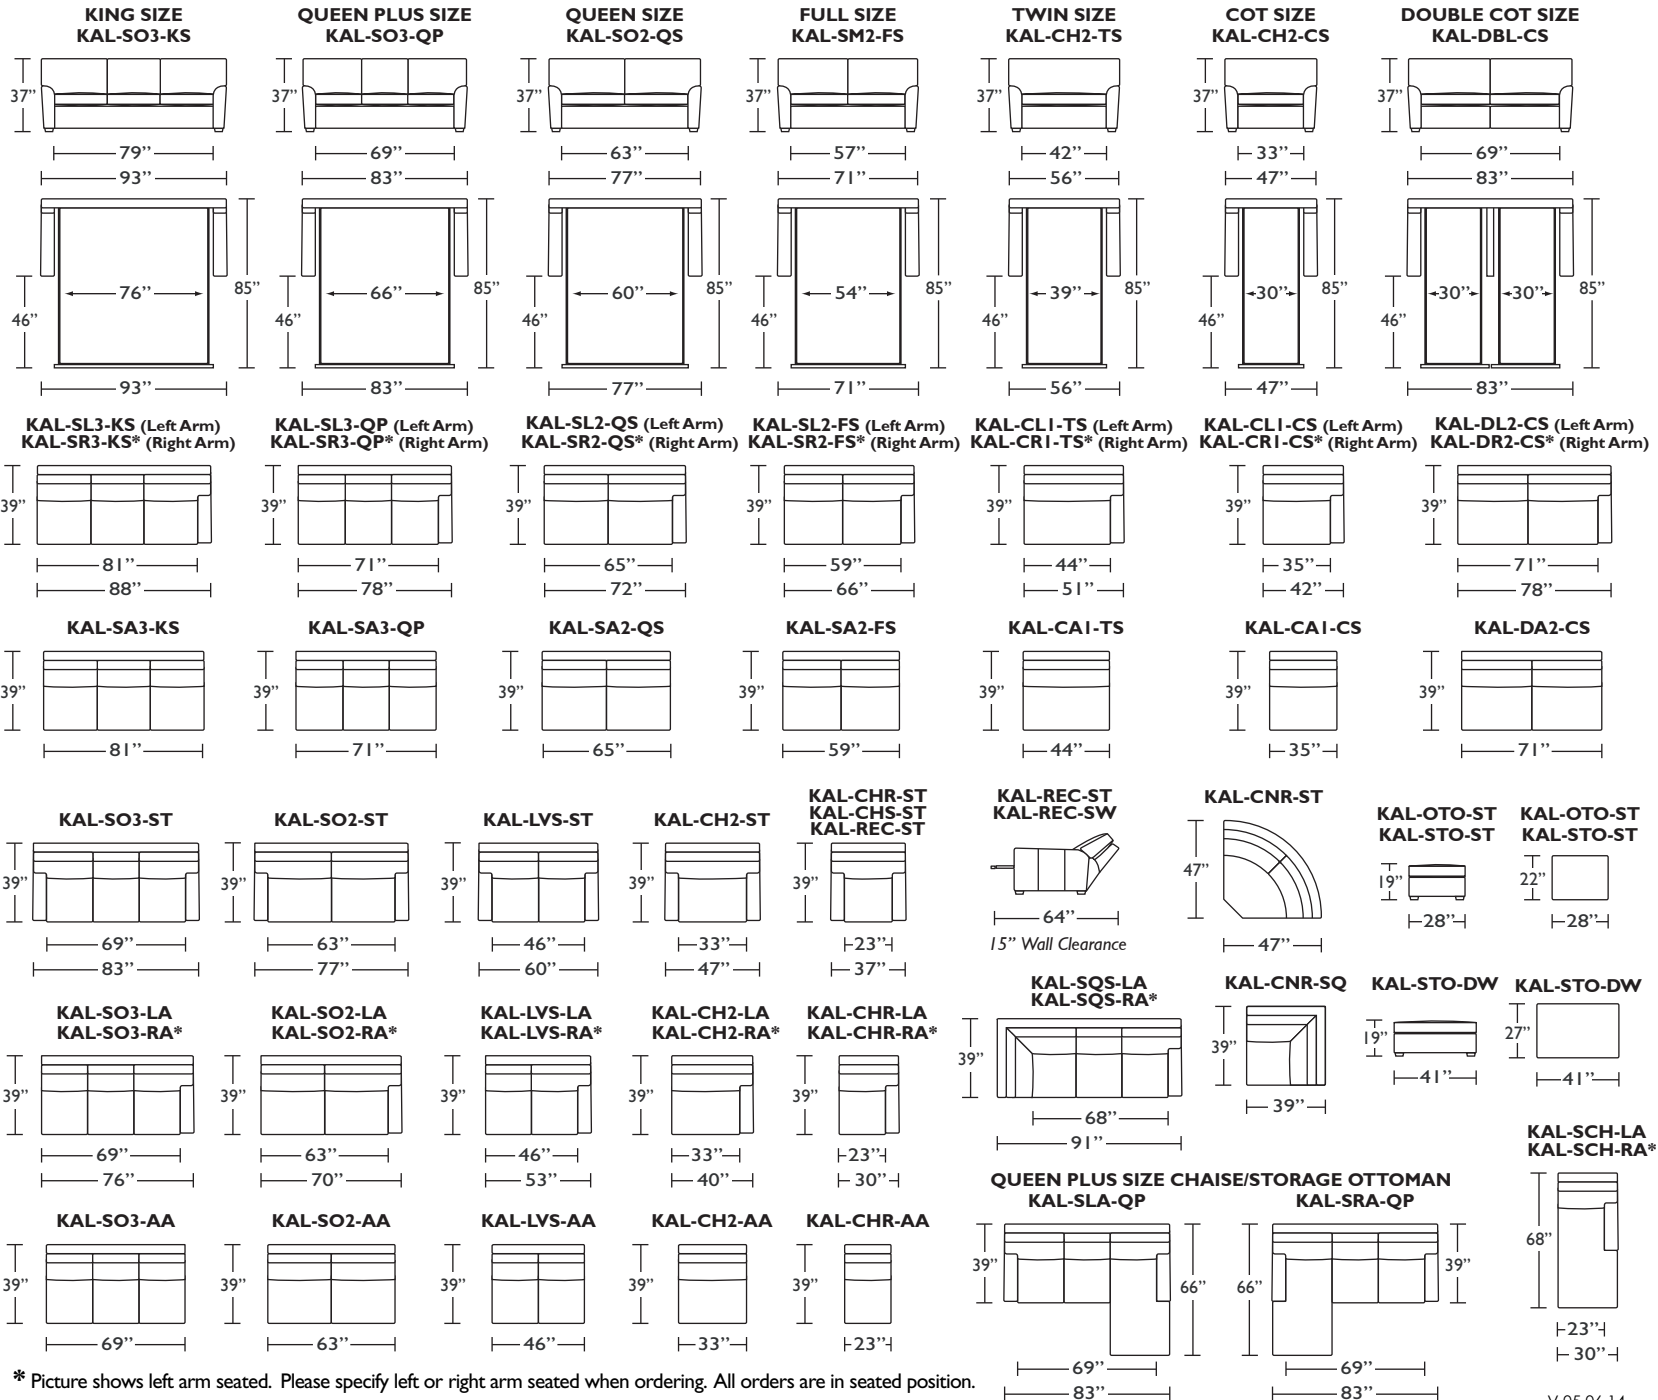

KALYN featuring the Tiffany 24/7™

**Standard Comfort Sleeper™**

**Features:**

- Luxurious sleeping with no springs, no bars and no sagging
- Room to stretch out with true 80 inches of bedroom-length sleeping surface
- Ultimate comfort on five inches of plush, high-density foam
- Complete choice from over 300 leather, Ultrasuede® and Fabric™ options
- Zero wall clearance
- Under sofa dust covers keeps dust and dirt from ever touching the mattress
- Space saving engineering means getting a bigger bed in a smaller room
- Quick-ship delivery
- Lifetime warranty on frame
- Double-needle top stitching
- Loose back & seat cushions
- 10 year mechanism warranty

All dimensions are approximate and subject to change.

\* Picture shows left arm seated. Please specify left or right arm seated when ordering. All orders are in seated position.