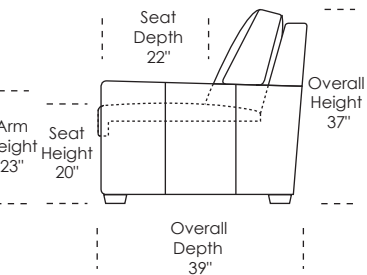

KALYN featuring the Tiffany 24/7™

**Standard Comfort Sleeper™**

**Features:**

- Luxurious sleeping with no springs, no bars and no sagging
- Room to stretch out with true 80 inches of bedroom-length sleeping surface
- Ultimate comfort on five inches of plush, high-density foam
- Complete choice from over 300 leather, Ultrasuede® and Fabric™ options
- Zero wall clearance
- Under sofa dust covers keeps dust and dirt from ever touching the mattress
- Space saving engineering means getting a bigger bed in a smaller room
- Quick-ship delivery
- Lifetime warranty on frame
- Double-needle top stitching
- Loose back & seat cushions
- 10 year mechanism warranty

All dimensions are approximate and subject to change.

\* Picture shows left arm seated. Please specify left or right arm seated when ordering. All orders are in seated position.