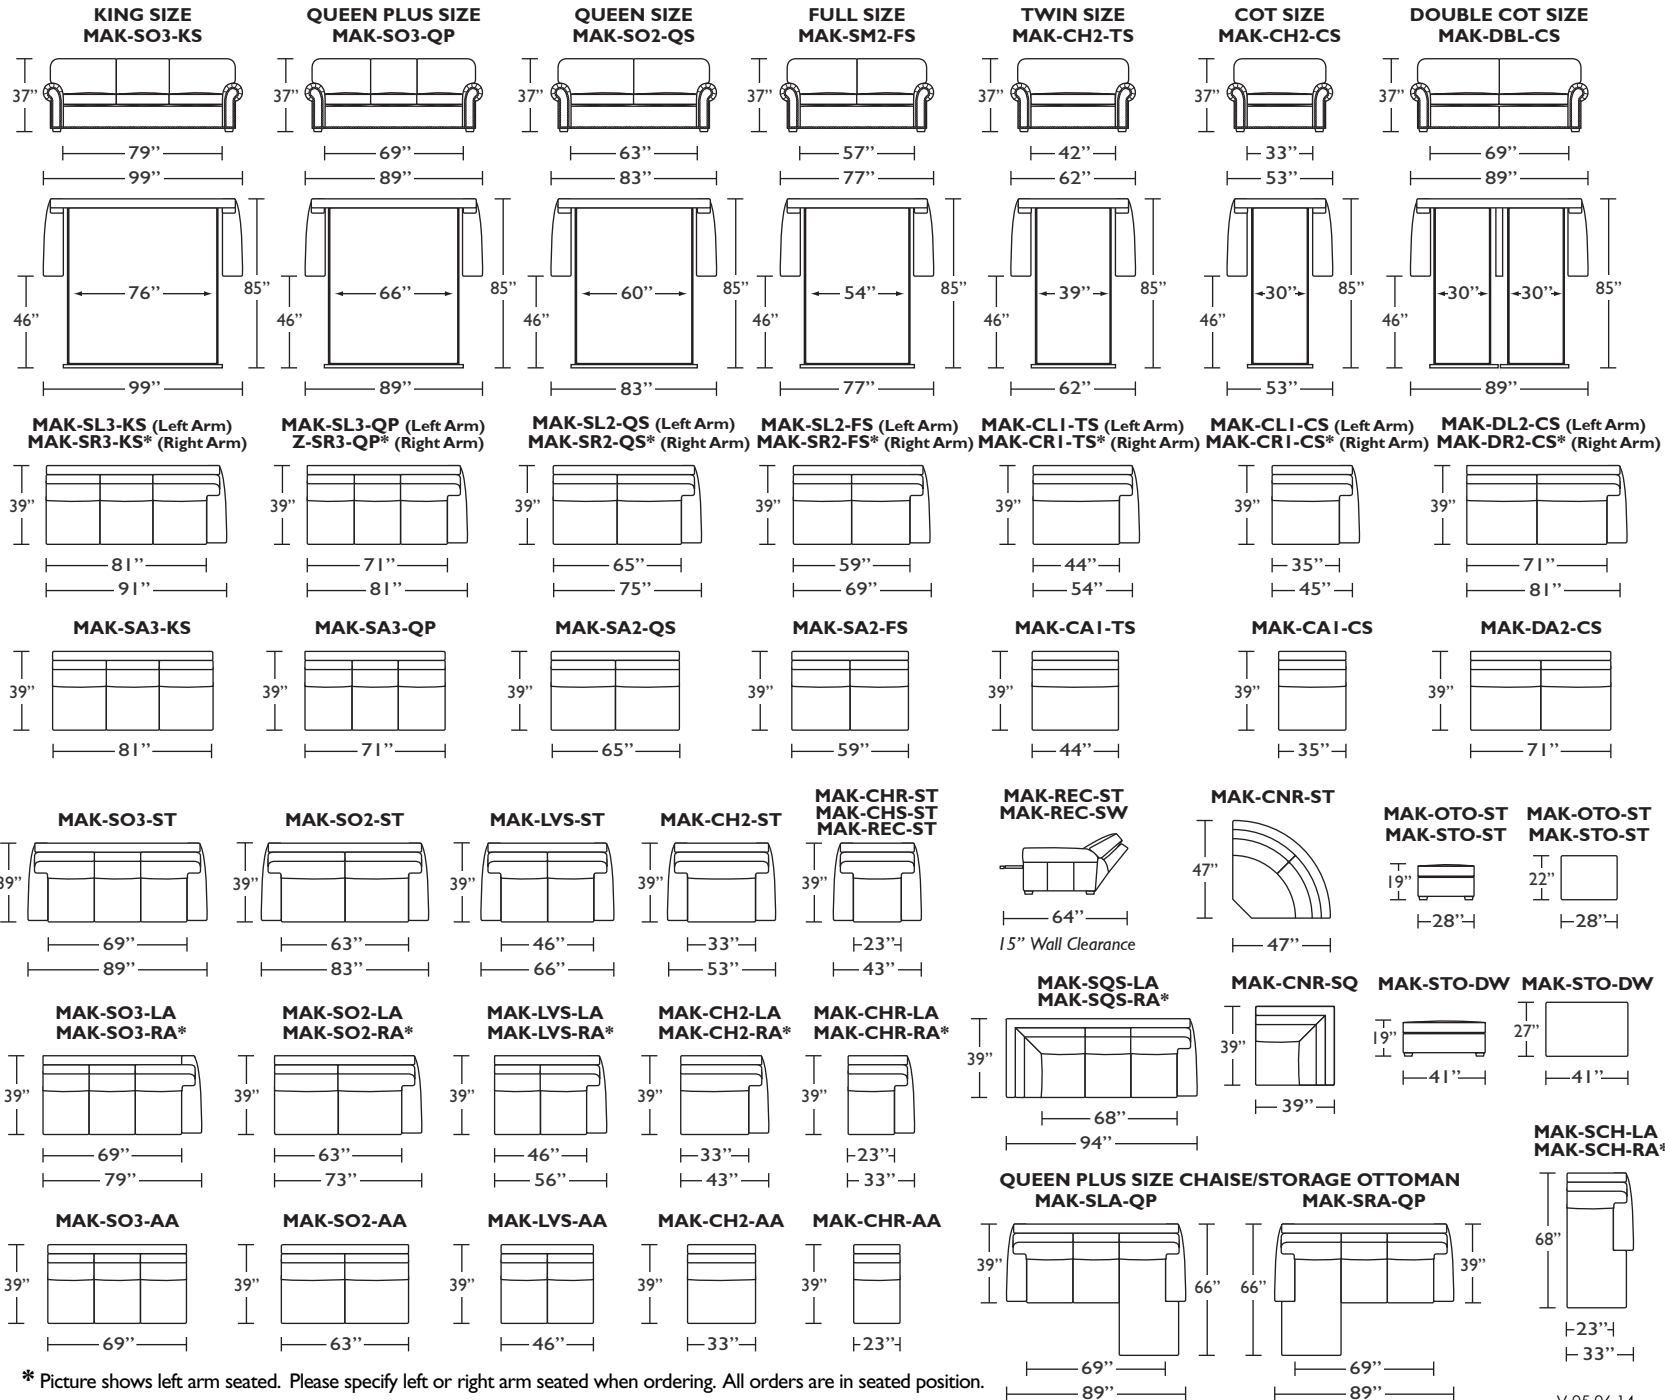

Standard Comfort Sleeper™

Features:

- Luxurious sleeping with no springs, no bars and no sagging
- Room to stretch out with true 80 inches of bedroom-length sleeping surface
- Ultimate comfort on five inches of plush, high-density foam
- Complete choice from over 300 leather, Ultrasuede® and Fabric™ options
- Zero wall clearance
- Under sofa dust covers keeps dust and dirt from ever touching the mattress
- Space saving engineering means getting a bigger bed in a smaller room
- Quick-ship delivery
- Lifetime warranty on frame
- Single-needle top stitching
- Loose back & seat cushions
- 10 year mechanism warranty

All dimensions are approximate and subject to change.

MAKAYLA featuring the Tiffany 24/7™

* Picture shows left arm seated. Please specify left or right arm seated when ordering. All orders are in seated position.