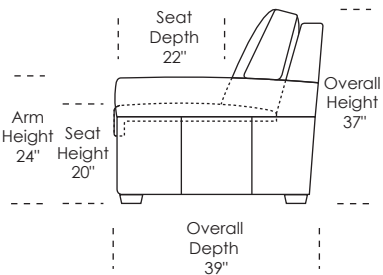

Standard Comfort Sleeper™

Features:

- Luxurious sleeping with no springs, no bars and no sagging
- Room to stretch out with true 80 inches of bedroom-length sleeping surface
- Ultimate comfort on five inches of plush, high-density foam
- Complete choice from over 300 leather, Ultrasuede® and Fabric™ options
- Zero wall clearance
- Under sofa dust covers keeps dust and dirt from ever touching the mattress
- Space saving engineering means getting a bigger bed in a smaller room
- Quick-ship delivery
- Lifetime warranty on frame
- Single-needle top stitching
- Loose back & seat cushions
- 10 year mechanism warranty

All dimensions are approximate and subject to change.

MAKAYLA featuring the Tiffany 24/7™

* Picture shows left arm seated. Please specify left or right arm seated when ordering. All orders are in seated position.