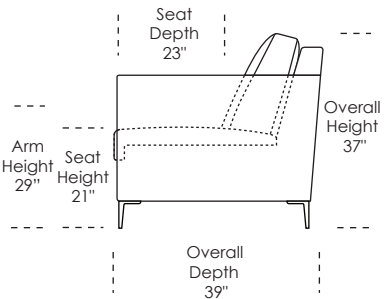

NOAH featuring the Tiffany 24/7™

Standard Comfort Sleeper®

Features:

- Luxurious sleeping with no springs, no bars and no sagging
- Room to stretch out with true 80 inches of bedroom-length sleeping surface
- Ultimate comfort on four inches of plush, high-density foam
- Complete choice from over 300 leather, Ultrasuede® and fabric options
- Zero wall clearance
- Space saving engineering means getting a bigger bed in a smaller room
- Quick-ship delivery
- Lifetime warranty on frame
- Double-needle top stitching
- Loose back & seat cushions
- 10 year mechanism warranty
- Brushed metal legs

* Picture shows left arm seated. Please specify left or right arm seated when ordering. All orders are in seated position.

† Dotted lines for Queen Plus sizes indicates the number of seats.