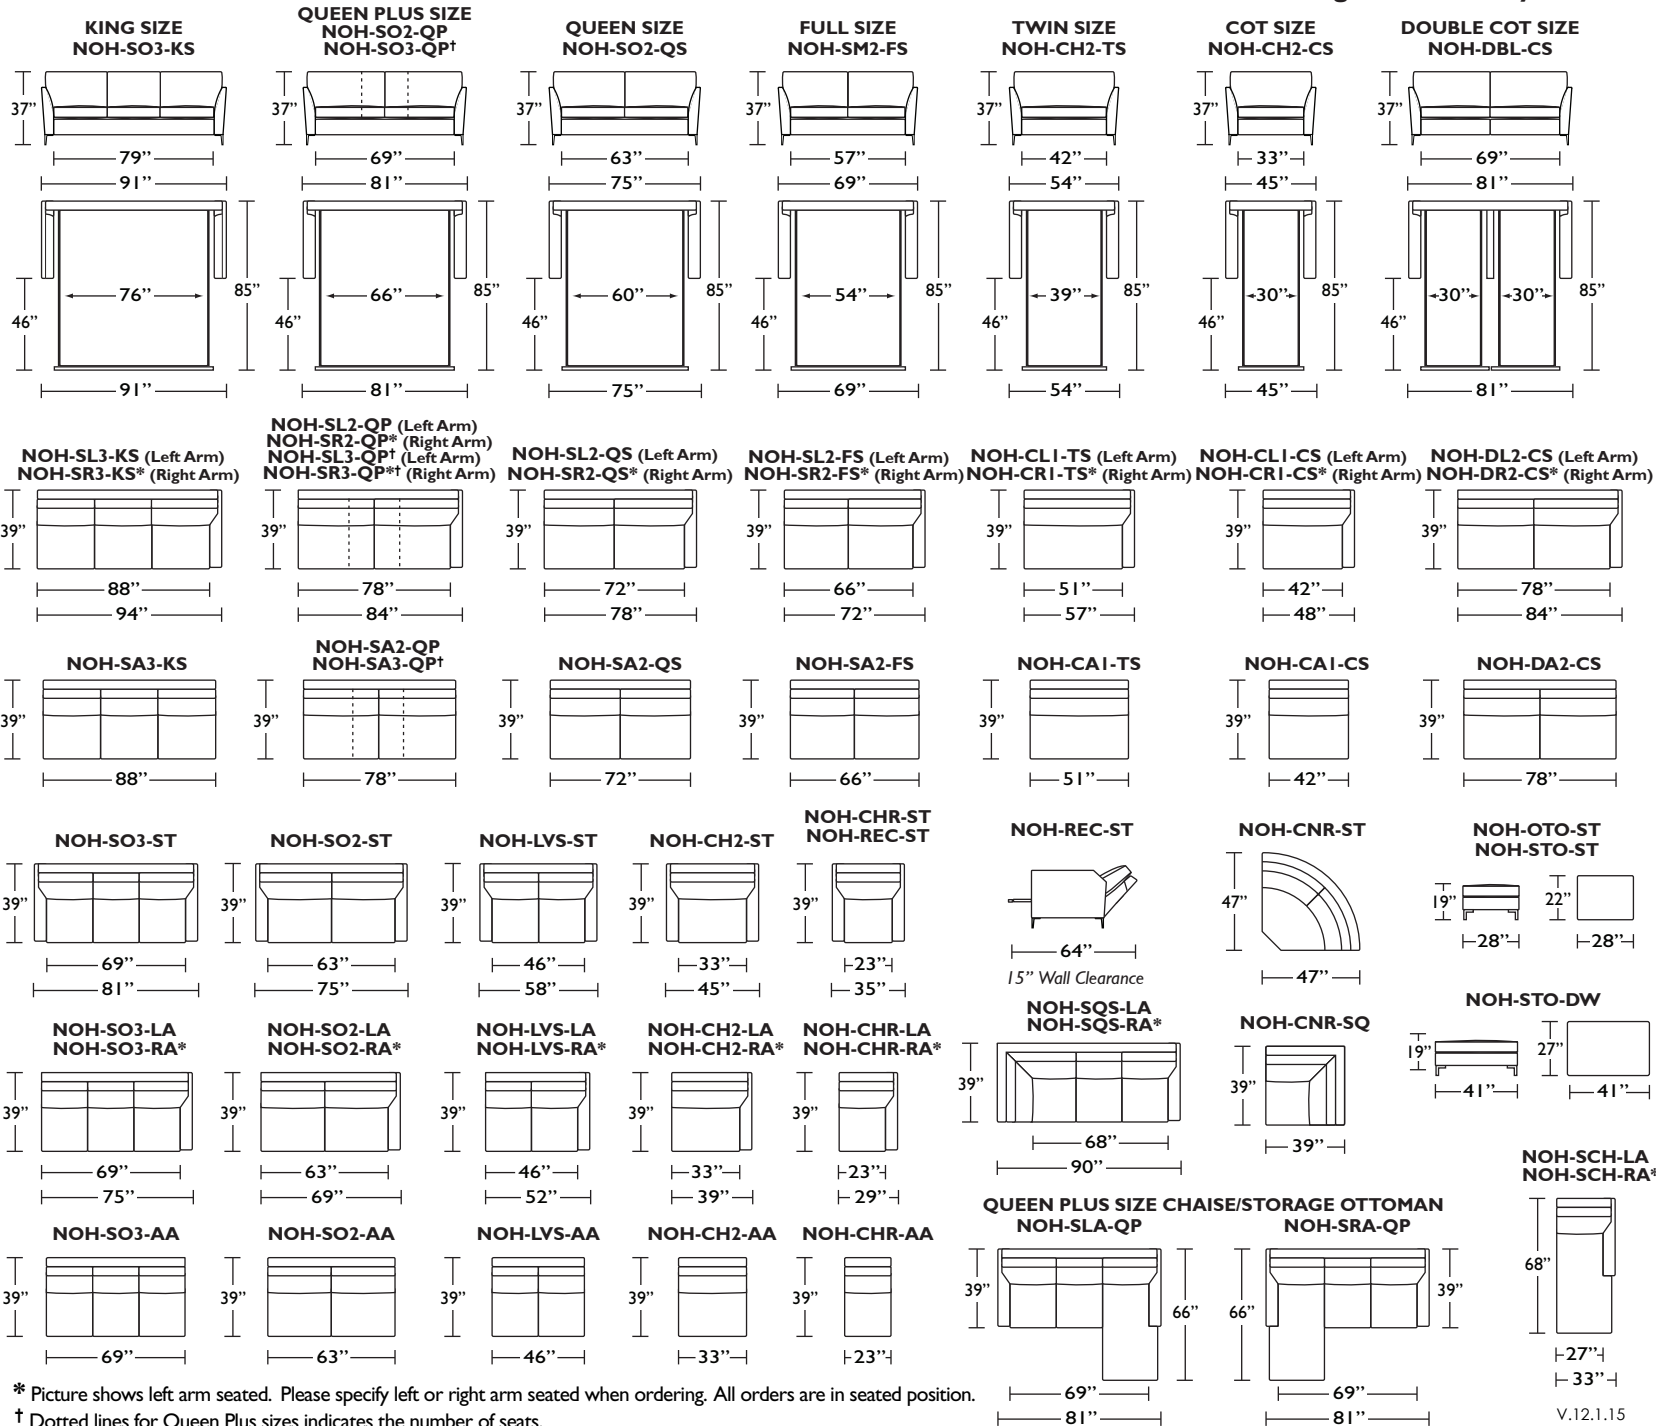

NOAH featuring the Tiffany 24/7™

Standard Comfort Sleeper®

Features:

- Luxurious sleeping with no springs, no bars and no sagging
- Room to stretch out with true 80 inches of bedroom-length sleeping surface
- Ultimate comfort on four inches of plush, high-density foam
- Complete choice from over 300 leather, Ultrasuede® and fabric options
- Zero wall clearance
- Space saving engineering means getting a bigger bed in a smaller room
- Quick-ship delivery
- Lifetime warranty on frame
- Double-needle top stitching
- Loose back & seat cushions
- 10 year mechanism warranty
- Brushed metal legs

* Picture shows left arm seated. Please specify left or right arm seated when ordering. All orders are in seated position.

† Dotted lines for Queen Plus sizes indicates the number of seats.