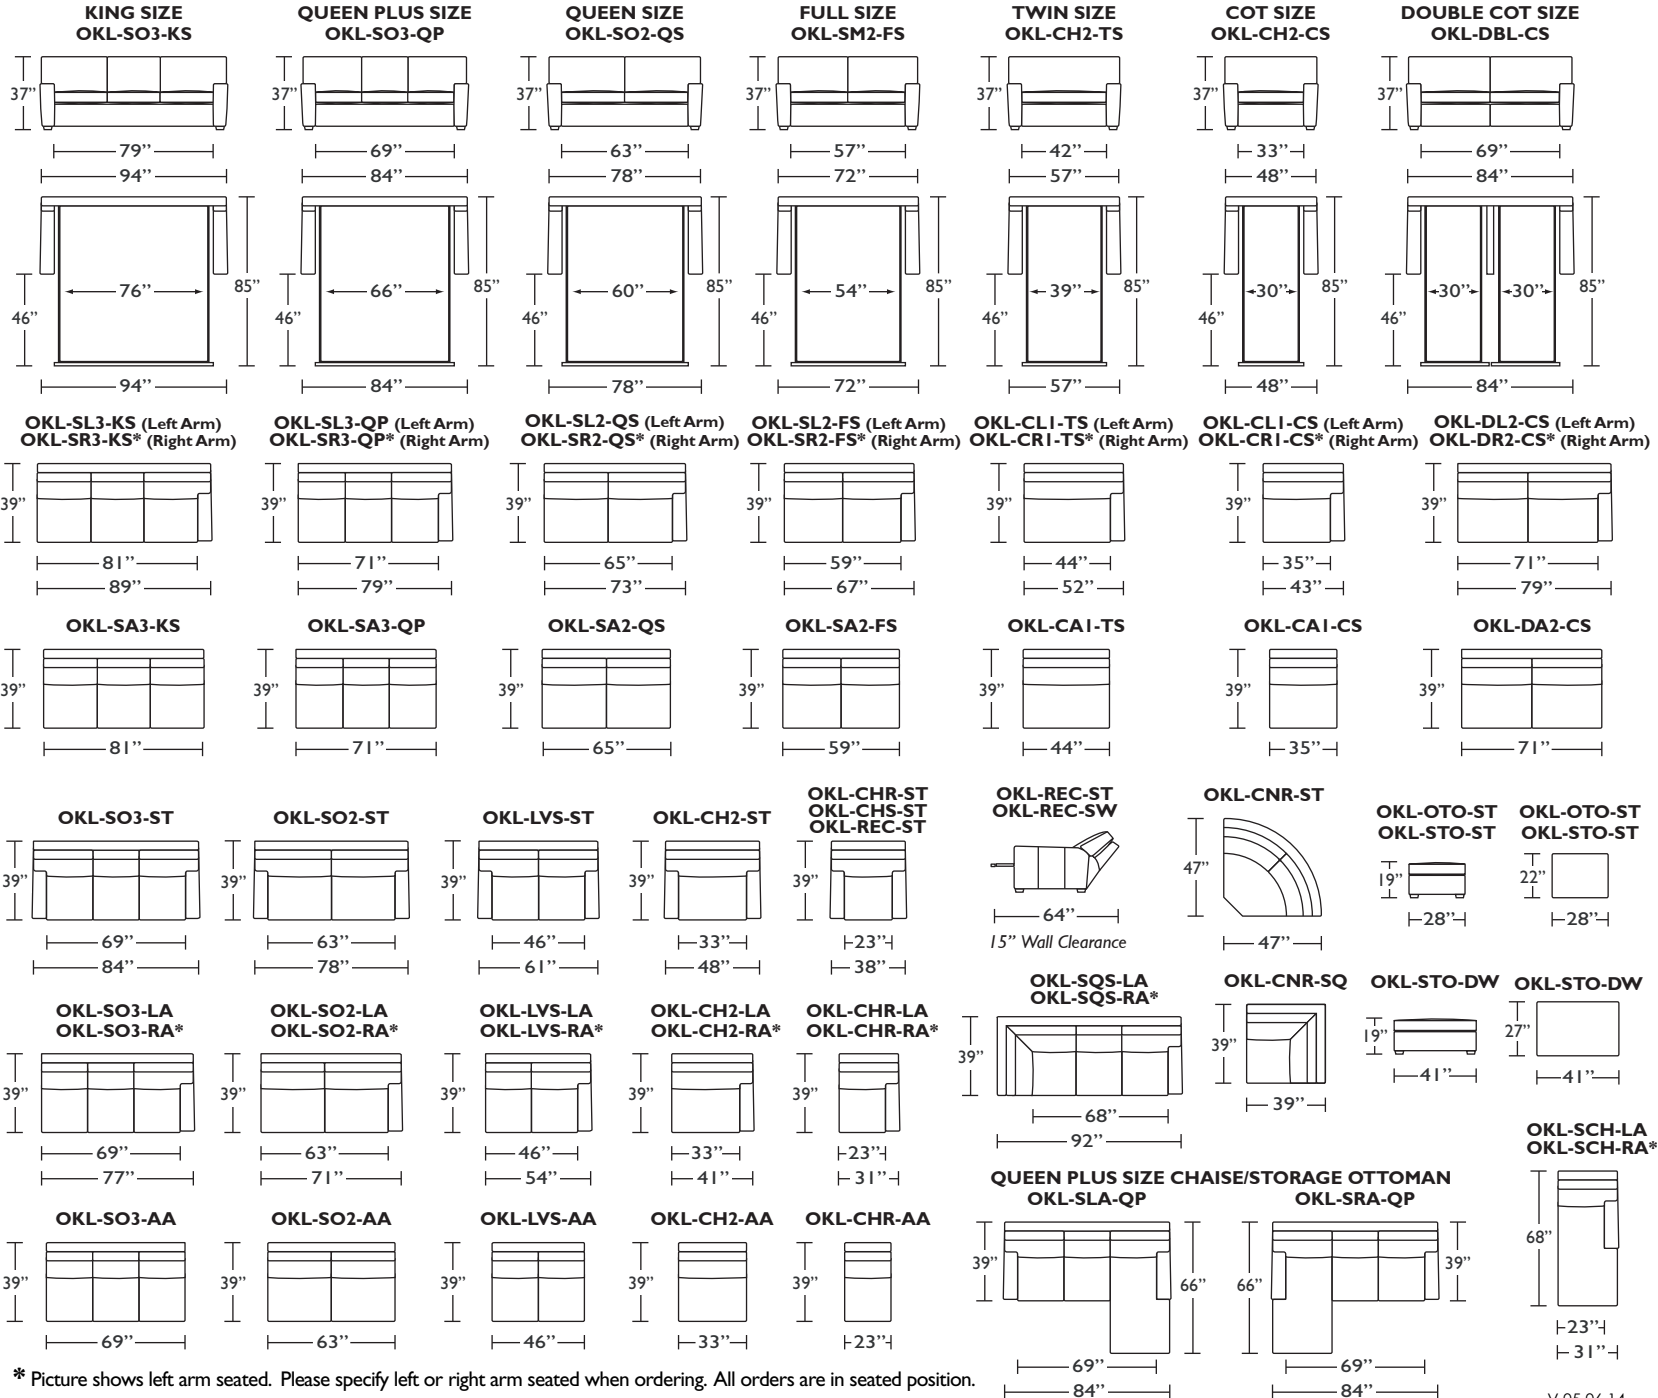

OAKLEIGH featuring the Tiffany 24/7™

Standard Comfort Sleeper™

Features:

- Luxurious sleeping with no springs, no bars and no sagging
- Room to stretch out with true 80 inches of bedroom-length sleeping surface
- Ultimate comfort on five inches of plush, high-density foam
- Complete choice from over 300 leather, Ultrasuede® and Fabric™ options
- Zero wall clearance
- Under sofa dust covers keeps dust and dirt from ever touching the mattress
- Space saving engineering means getting a bigger bed in a smaller room
- Quick-ship delivery
- Lifetime warranty on frame
- Single-needle top stitching
- Loose back & seat cushions
- 10 year mechanism warranty

All dimensions are approximate and subject to change.

* Picture shows left arm seated. Please specify left or right arm seated when ordering. All orders are in seated position.